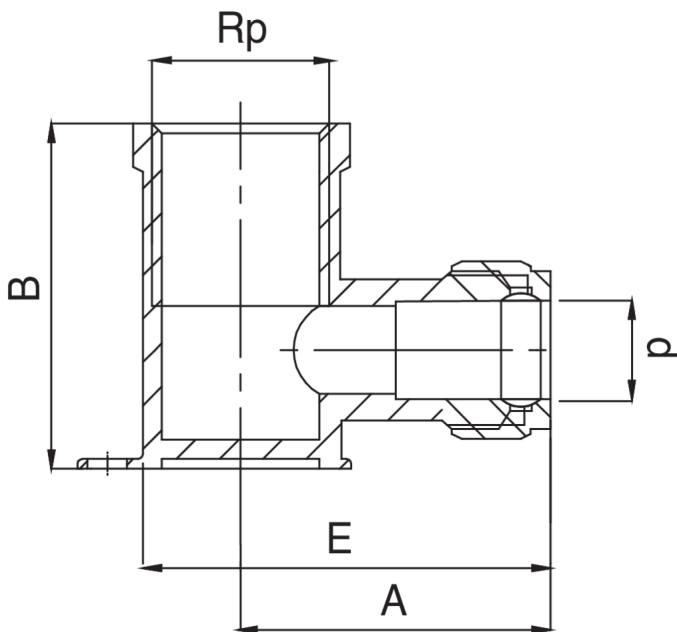

OT6471

F/female thread elbow with wallplate.

Technical specifications

D X RP	BAG	MASTER BOX	CODE	A	B	E
10 x 3/8"	10	100	OT6471A38010000	31,5	33	48
12 x 1/2"	10	100	OT6471A12012000	34	34	50
15 x 1/2"	10	100	OT6471A12015000	37,5	37,5	52
16 x 1/2"	10	100	OT6471A12016000	37,5	37,5	52
22 x 3/4"	10	80	OT6471A34022000	39,5	54	60