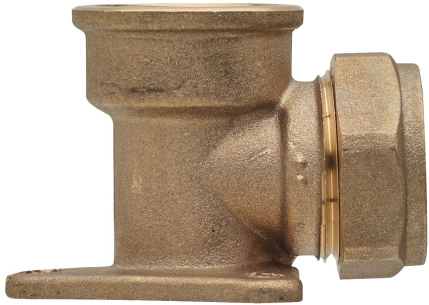

OT6471

F/female thread elbow with wallplate.

Technical specifications

D X RP	BAG	MASTER BOX	CODE	A	B	E
10 x 3/8"	10	100	OT6471A38010000	31,5	33	48
12 x 1/2"	10	100	OT6471A12012000	34	34	50
15 x 1/2"	10	100	OT6471A12015000	37,5	37,5	52
16 x 1/2"	10	100	OT6471A12016000	37,5	37,5	52
22 x 3/4"	10	80	OT6471A34022000	39,5	54	60