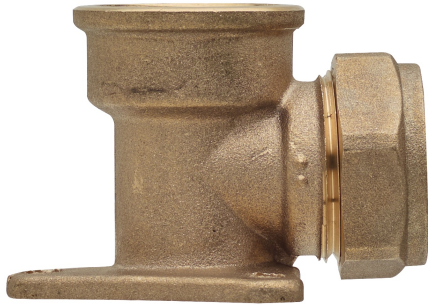

OT6471

F/female thread elbow with wallplate.

Technical specifications

D X RP	BAG	MASTER BOX	CODE	A	B	E
10 x 3/8"	10	100	OT6471A38010000	31,5	33	48
12 x 1/2"	10	100	OT6471A12012000	34	34	50
15 x 1/2"	10	100	OT6471A12015000	37,5	37,5	52
16 x 1/2"	10	100	OT6471A12016000	37,5	37,5	52
22 x 3/4"	10	80	OT6471A34022000	39,5	54	60