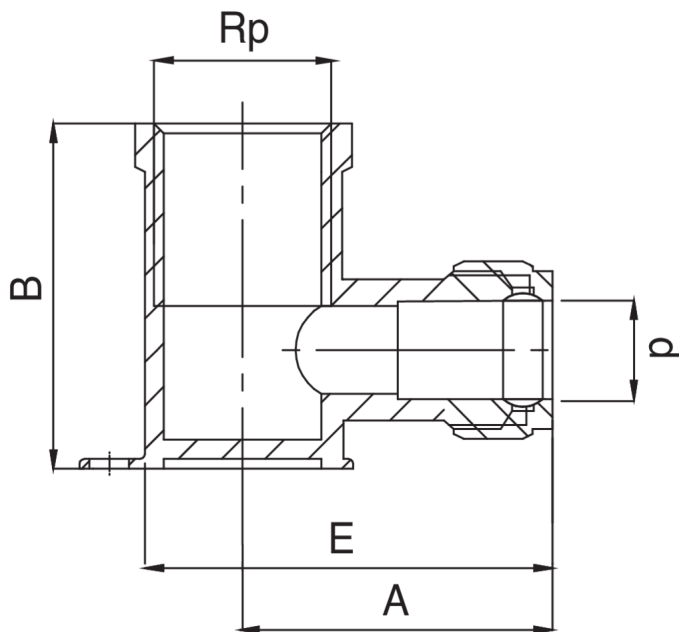

OT6471

F/female thread elbow with wallplate.

Technical specifications

D X RP	BAG	MASTER BOX	CODE	A	B	E
10 x 3/8"	10	100	OT6471A38010000	31,5	33	48
12 x 1/2"	10	100	OT6471A12012000	34	34	50
15 x 1/2"	10	100	OT6471A12015000	37,5	37,5	52
16 x 1/2"	10	100	OT6471A12016000	37,5	37,5	52
22 x 3/4"	10	80	OT6471A34022000	39,5	54	60