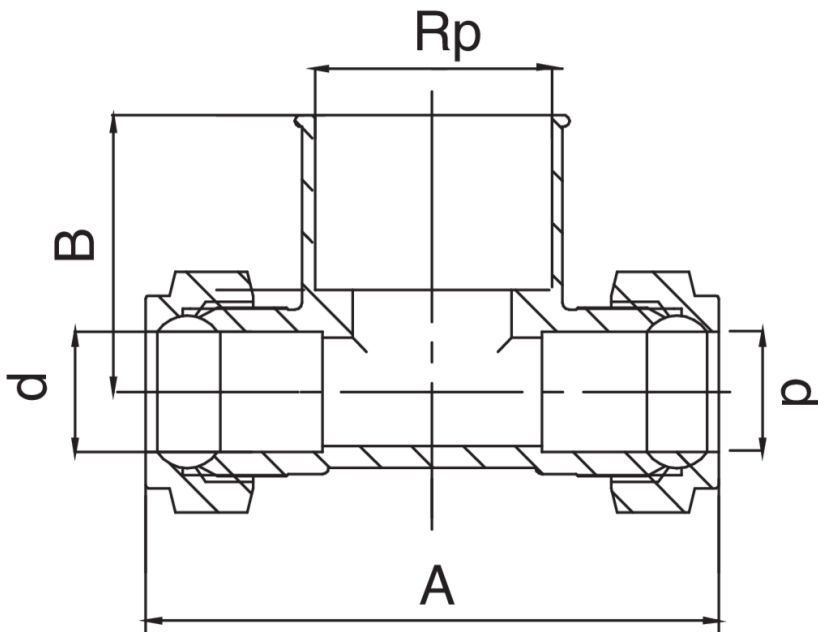

## OT6130

F/female thread/F tee.

### Technical specifications

D X RP	BAG	MASTER BOX	CODE	A	B
10 x 3/8"	10	100	OT6130010A38010	53	23
12 x 1/2"	10	100	OT6130012A12012	57	24
14 x 1/2"	10	100	OT6130014A12014	58	26
15 x 1/2"	10	100	OT6130015A12015	59	26
16 x 1/2"	10	100	OT6130016A12016	59	26
22 x 1/2"	10	100	OT6130022A12022	62	27