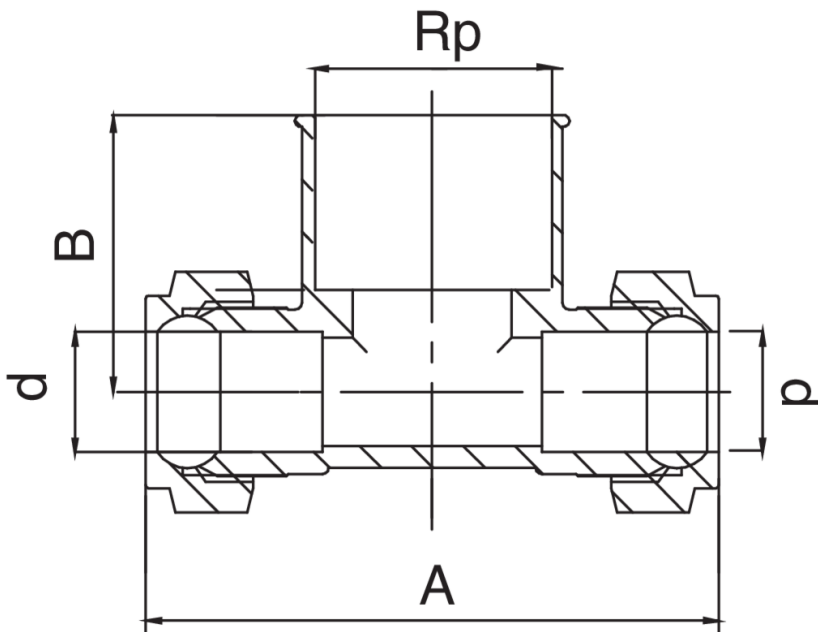

OT6130

F/female thread/F tee.

Technical specifications

D X RP	BAG	MASTER BOX	CODE	A	B
10 x 3/8"	10	100	OT6130010A38010	53	23
12 x 1/2"	10	100	OT6130012A12012	57	24
14 x 1/2"	10	100	OT6130014A12014	58	26
15 x 1/2"	10	100	OT6130015A12015	59	26
16 x 1/2"	10	100	OT6130016A12016	59	26
22 x 1/2"	10	100	OT6130022A12022	62	27