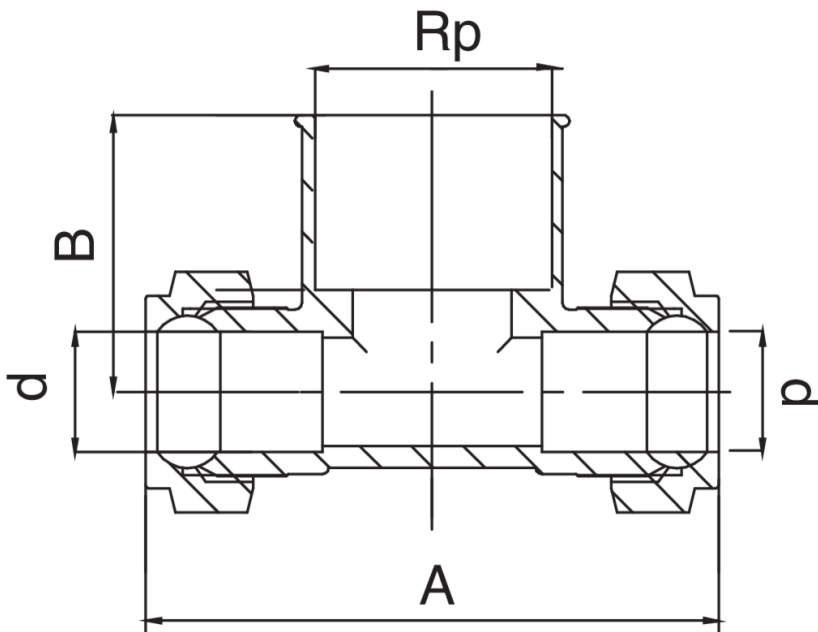

## OT6130

F/female thread/F tee.

### Technical specifications

D X Rp	BAG	MASTER BOX	CODE	A	B
10 x 3/8"	10	100	OT6130010A38010	53	23
12 x 1/2"	10	100	OT6130012A12012	57	24
14 x 1/2"	10	100	OT6130014A12014	58	26
15 x 1/2"	10	100	OT6130015A12015	59	26
16 x 1/2"	10	100	OT6130016A12016	59	26
22 x 1/2"	10	100	OT6130022A12022	62	27