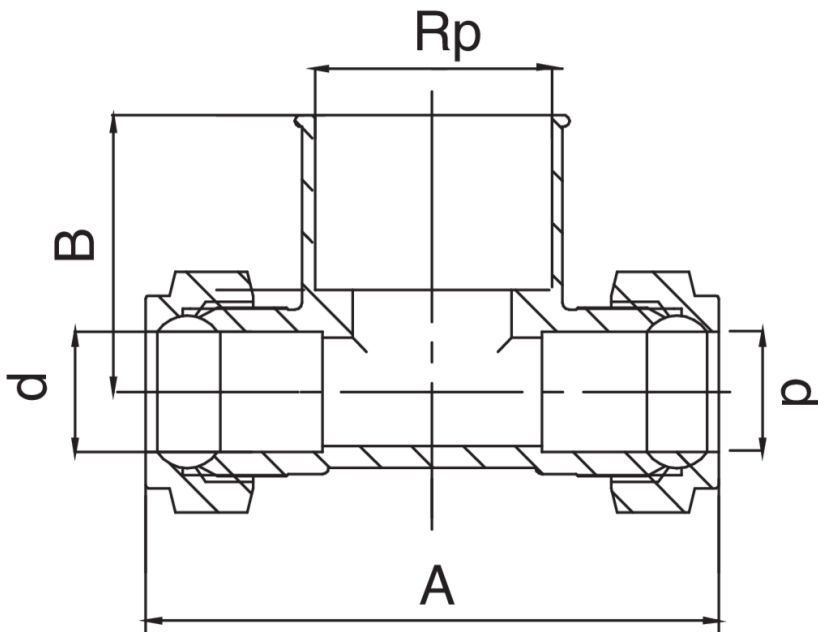

OT6130

F/female thread/F tee.

Technical specifications

D X Rp	BAG	MASTER BOX	CODE	A	B
10 x 3/8"	10	100	OT6130010A38010	53	23
12 x 1/2"	10	100	OT6130012A12012	57	24
14 x 1/2"	10	100	OT6130014A12014	58	26
15 x 1/2"	10	100	OT6130015A12015	59	26
16 x 1/2"	10	100	OT6130016A12016	59	26
22 x 1/2"	10	100	OT6130022A12022	62	27