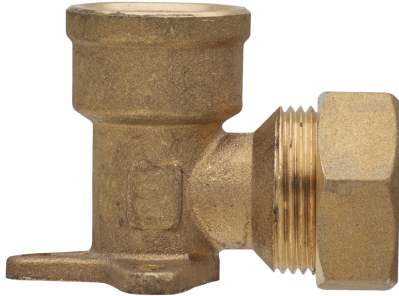

OT2471

F/female thread elbow with wallplate.

Technical specifications

D X RP	BAG	MASTER BOX	CODE	A	B
12 x 1/2"	5	50	OT2471A12012000	43,5	32
14 x 1/2"	10	50	OT2471A12014000	43,5	32,3
16 x 1/2"	10	50	OT2471A12016000	43,5	34