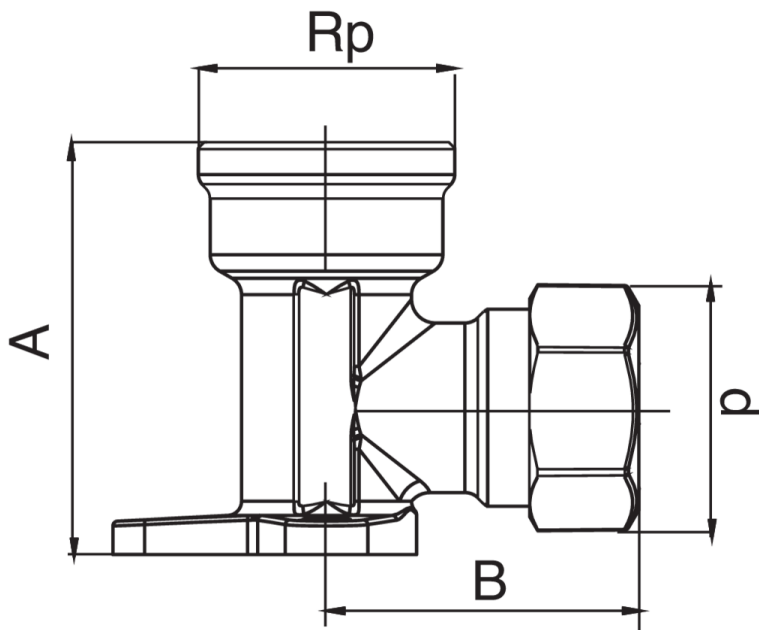

OT2471

F/female thread elbow with wallplate.

Technical specifications

D X RP	BAG	MASTER BOX	CODE	A	B
12 x 1/2"	5	50	OT2471A12012000	43,5	32
14 x 1/2"	10	50	OT2471A12014000	43,5	32,3
16 x 1/2"	10	50	OT2471A12016000	43,5	34