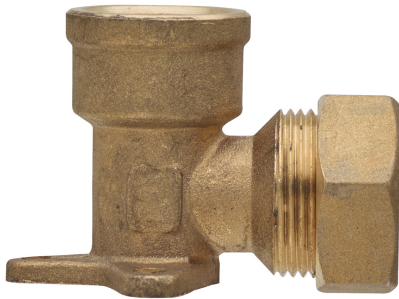

OT2471

F/female thread elbow with wallplate.

Technical specifications

D X RP	BAG	MASTER BOX	CODE	A	B
12 x 1/2"	5	50	OT2471A12012000	43,5	32
14 x 1/2"	10	50	OT2471A12014000	43,5	32,3
16 x 1/2"	10	50	OT2471A12016000	43,5	34