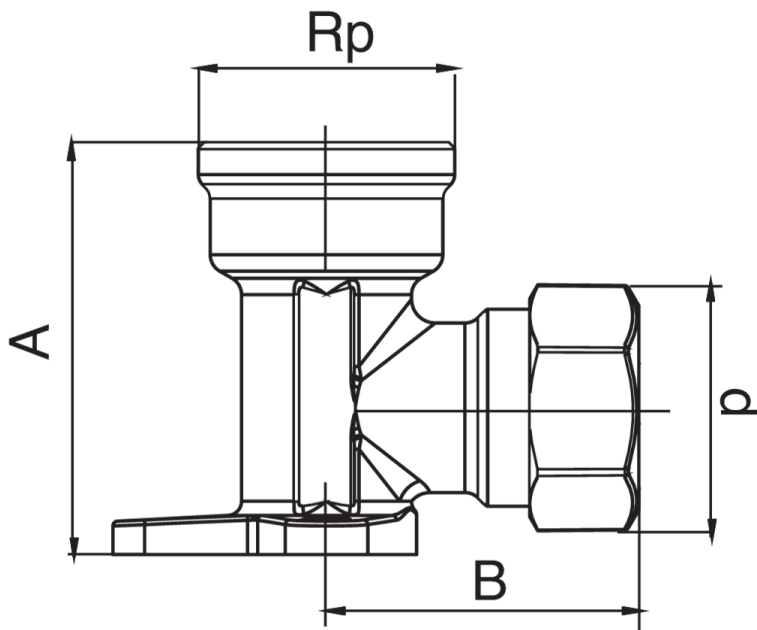

OT2471

F/female thread elbow with wallplate.

Technical specifications

D X RP	BAG	MASTER BOX	CODE	A	B
12 x 1/2"	5	50	OT2471A12012000	43,5	32
14 x 1/2"	10	50	OT2471A12014000	43,5	32,3
16 x 1/2"	10	50	OT2471A12016000	43,5	34