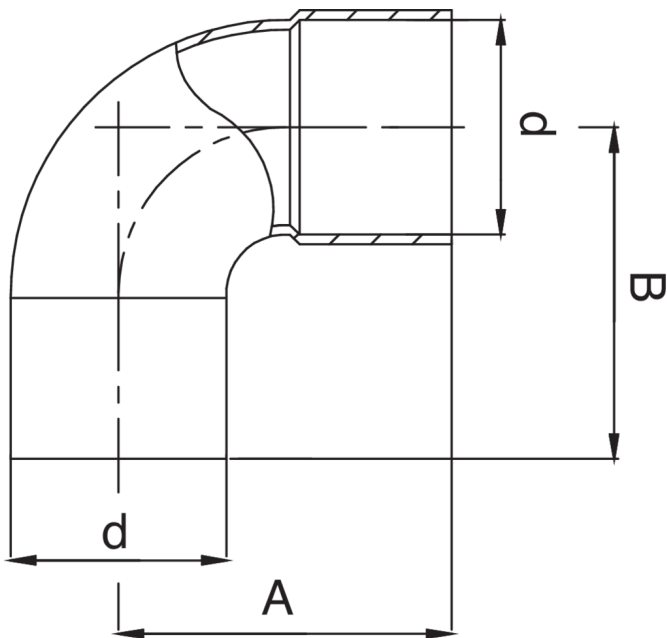

**FR5092**

M/F 90° elbow.

Technical specifications

D	BAG	MASTER BOX	CODE	A	B
1/4"	10	400	FR5092A14A14000	14	15
3/8"	10	300	FR5092A38A38000	15,5	16
1/2"	10	350	FR5092A12A12000	18	20
5/8"	10	60	FR5092A58A58000	21	25
3/4"	10	60	FR5092A34A34000	26	30
7/8"	10	40	FR5092A78A78000	31	34
1"	5	20	FR5092B01B01000	32	36
1"1/8	5	100	FR5092B18B18000	39	43
1"1/4	5	50	FR5092B14B14000	38	41
1"3/8	5	40	FR5092B38B38000	44	50
1"5/8	5	50	FR5092B58B58000	50	51
2"1/8	1	8	FR5092C18C18000	62,5	64
2"5/8	1	10	FR5092C58C58000	76	79
3"1/8	1	10	FR5092D18D18000	91	97