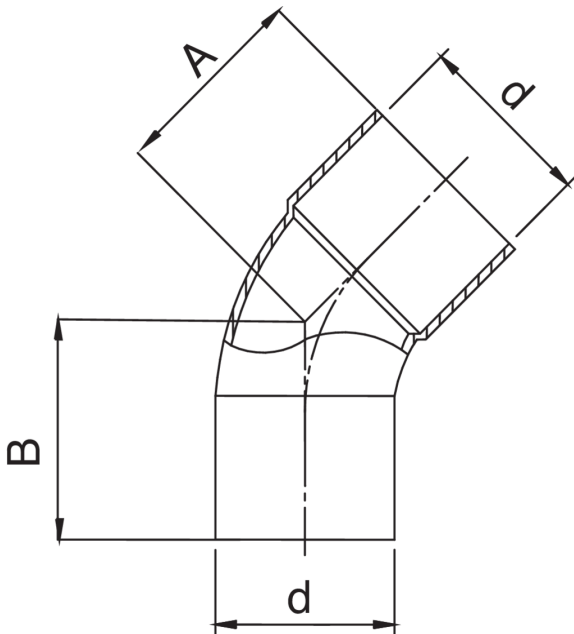

**FR5040**

M/F 45° elbow.

Technical specifications

D	BAG	MASTER BOX	CODE	A	B
1/4"	10	400	FR5040A14A14000	10	12,5
3/8"	10	500	FR5040A38A38000	12	14,5
1/2"	10	300	FR5040A12A12000	14	17
5/8"	10	150	FR5040A58A58000	18,5	20
3/4"	10	100	FR5040A34A34000	21	24
7/8"	10	100	FR5040A78A78000	25	27
1"	5	80	FR5040B01B01000	29,5	31
1"1/8	5	60	FR5040B18B18000	31	34
1"3/8	5	25	FR5040B38B38000	35	37
1"5/8	5	20	FR5040B58B58000	39	43
2"1/8	1	10	FR5040C18C18000	49	50
2"5/8	1	10	FR5040C58C58000	58	60