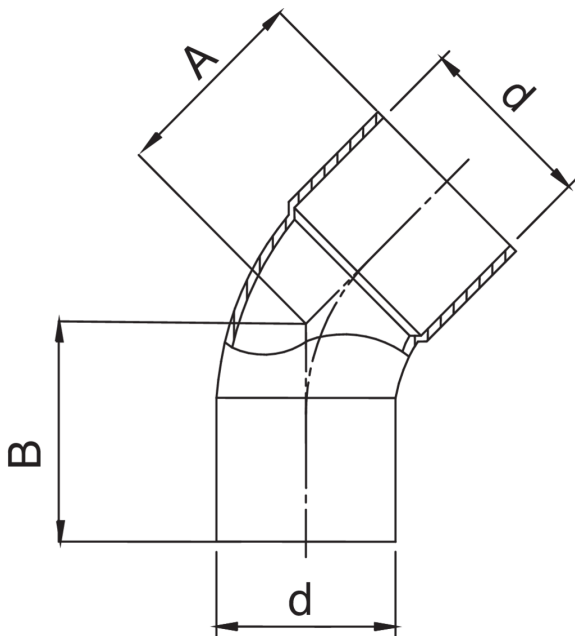

FR5040

M/F 45° elbow.

Technical specifications

D	BAG	MASTER BOX	CODE	A	B
1/4"	10	400	FR5040A14A14000	10	12,5
3/8"	10	500	FR5040A38A38000	12	14,5
1/2"	10	300	FR5040A12A12000	14	17
5/8"	10	150	FR5040A58A58000	18,5	20
3/4"	10	100	FR5040A34A34000	21	24
7/8"	10	100	FR5040A78A78000	25	27
1"	5	80	FR5040B01B01000	29,5	31
1"1/8	5	60	FR5040B18B18000	31	34
1"3/8	5	25	FR5040B38B38000	35	37
1"5/8	5	20	FR5040B58B58000	39	43
2"1/8	1	10	FR5040C18C18000	49	50
2"5/8	1	10	FR5040C58C58000	58	60