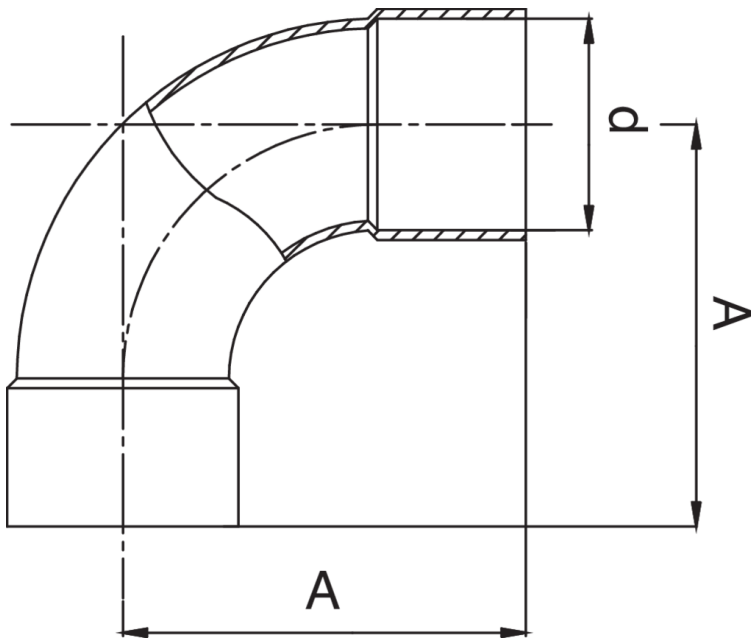

F/F 90° elbow.

Technical specifications

| D | BAG | MASTER BOX | CODE | A |
|-------|-----|------------|-----------------|-------|
| 1/4" | 10 | 300 | FR5002A14A14000 | 19 |
| 3/8" | 10 | 100 | FR5002A38A38000 | 27 |
| 1/2" | 10 | 300 | FR5002A12A12000 | 29,5 |
| 5/8" | 10 | 150 | FR5002A58A58000 | 34 |
| 3/4" | 10 | 100 | FR5002A34A34000 | 45 |
| 7/8" | 10 | 80 | FR5002A78A78000 | 49 |
| 1" | 5 | 50 | FR5002B01B01000 | 56 |
| 1"1/8 | 5 | 40 | FR5002B18B18000 | 59,5 |
| 1"1/4 | 5 | 25 | FR5002B14B14000 | 58,5 |
| 1"3/8 | 5 | 50 | FR5002B38B38000 | 71 |
| 1"5/8 | 5 | 10 | FR5002B58B58000 | 85 |
| 2"1/8 | 1 | 6 | FR5002C18C18000 | 106 |
| 2"5/8 | 1 | 12 | FR5002C58C58000 | 131,5 |
| 3"1/8 | 1 | 6 | FR5002D18D18000 | 160 |