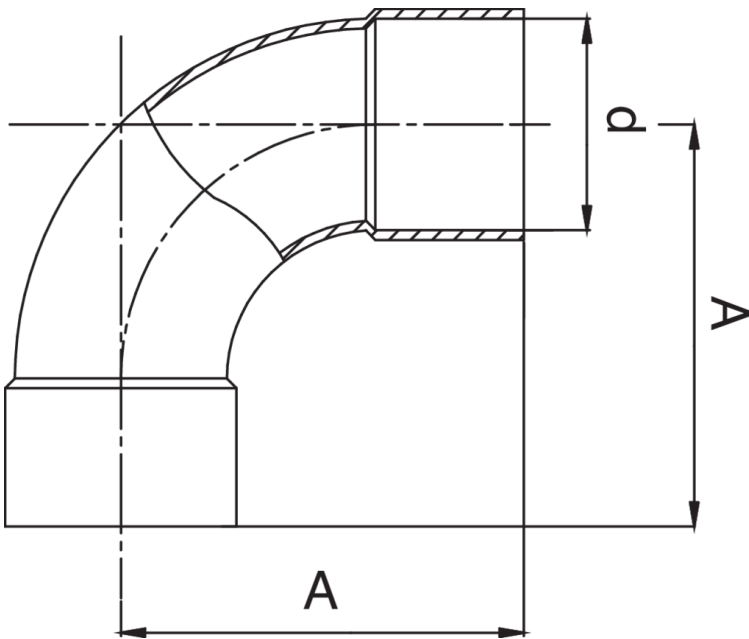

FR5002

F/F 90° elbow.

Technical specifications

D	BAG	MASTER BOX	CODE	A
1/4"	10	300	FR5002A14A14000	19
3/8"	10	100	FR5002A38A38000	27
1/2"	10	300	FR5002A12A12000	29,5
5/8"	10	150	FR5002A58A58000	34
3/4"	10	100	FR5002A34A34000	45
7/8"	10	80	FR5002A78A78000	49
1"	5	50	FR5002B01B01000	56
1"1/8	5	40	FR5002B18B18000	59,5
1"1/4	5	25	FR5002B14B14000	58,5
1"3/8	5	50	FR5002B38B38000	71
1"5/8	5	10	FR5002B58B58000	85
2"1/8	1	6	FR5002C18C18000	106
2"5/8	1	12	FR5002C58C58000	131,5
3"1/8	1	6	FR5002D18D18000	160