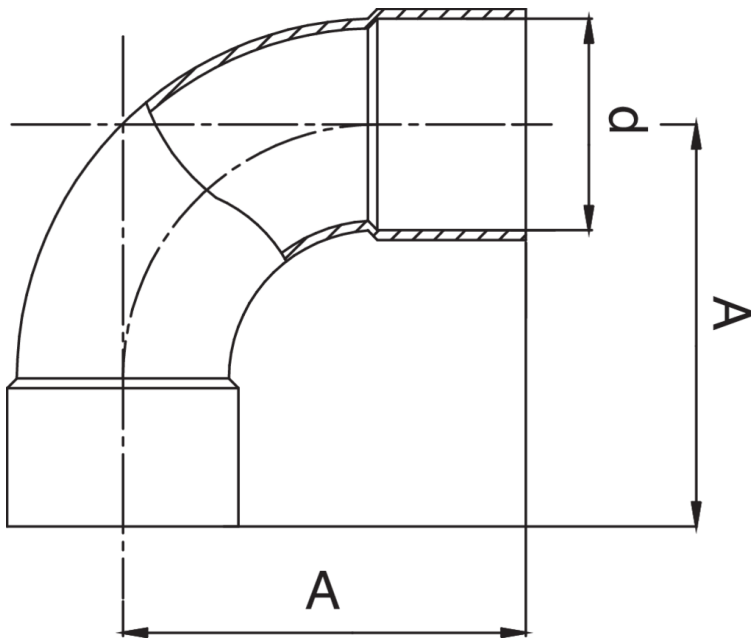

FR5002

F/F 90° elbow.

Technical specifications

D	BAG	MASTER BOX	CODE	A
1/4"	10	300	FR5002A14A14000	19
3/8"	10	100	FR5002A38A38000	27
1/2"	10	300	FR5002A12A12000	29,5
5/8"	10	150	FR5002A58A58000	34
3/4"	10	100	FR5002A34A34000	45
7/8"	10	80	FR5002A78A78000	49
1"	5	50	FR5002B01B01000	56
1"1/8	5	40	FR5002B18B18000	59,5
1"1/4	5	25	FR5002B14B14000	58,5
1"3/8	5	50	FR5002B38B38000	71
1"5/8	5	10	FR5002B58B58000	85
2"1/8	1	6	FR5002C18C18000	106
2"5/8	1	12	FR5002C58C58000	131,5
3"1/8	1	6	FR5002D18D18000	160