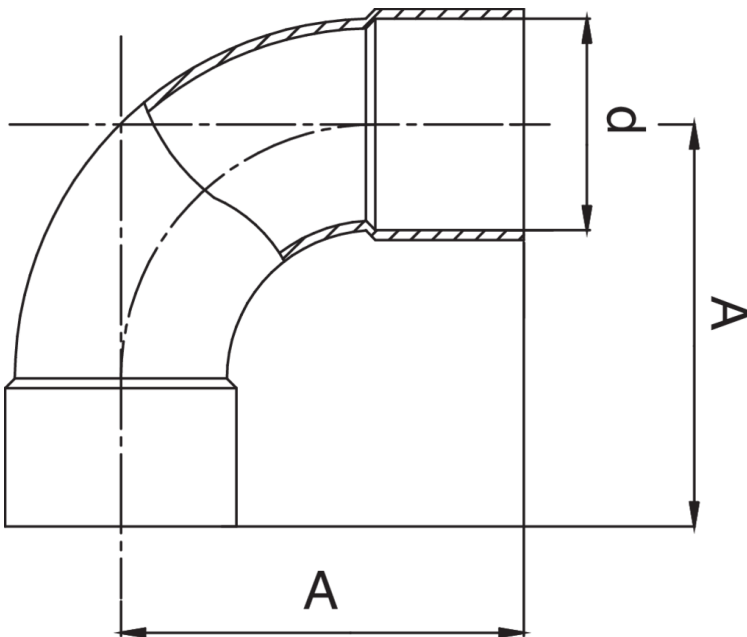

FR5002

F/F 90° elbow.

Technical specifications

D	BAG	MASTER BOX	CODE	A
1/4"	10	300	FR5002A14A14000	19
3/8"	10	100	FR5002A38A38000	27
1/2"	10	300	FR5002A12A12000	29,5
5/8"	10	150	FR5002A58A58000	34
3/4"	10	100	FR5002A34A34000	45
7/8"	10	80	FR5002A78A78000	49
1"	5	50	FR5002B01B01000	56
1"1/8	5	40	FR5002B18B18000	59,5
1"1/4	5	25	FR5002B14B14000	58,5
1"3/8	5	50	FR5002B38B38000	71
1"5/8	5	10	FR5002B58B58000	85
2"1/8	1	6	FR5002C18C18000	106
2"5/8	1	12	FR5002C58C58000	131,5
3"1/8	1	6	FR5002D18D18000	160