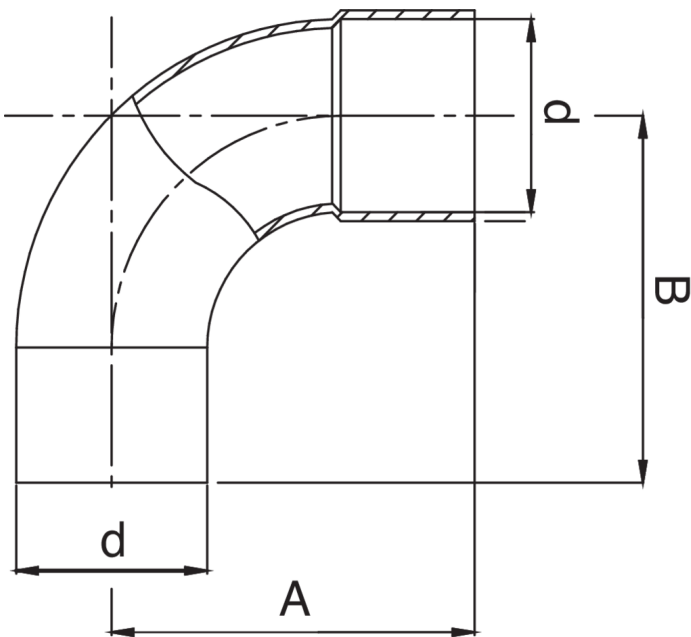

**FR5001**

M/F 90° elbow.

Technical specifications

D	BAG	MASTER BOX	CODE	A	B
1/4"	10	100	FR5001A14A14000	19	20
3/8"	5	250	FR5001A38A38000	27	27,5
1/2"	10	50	FR5001A12A12000	29,5	29
5/8"	10	150	FR5001A58A58000	34	34,5
3/4"	10	160	FR5001A34A34000	45	44
7/8"	10	80	FR5001A78A78000	49	49
1"	5	50	FR5001B01B01000	56	57
1"1/8	5	40	FR5001B18B18000	59,5	60
1"1/4	5	30	FR5001B14B14000	58,5	59,5
1"3/8	5	25	FR5001B38B38000	71	75
1"5/8	5	15	FR5001B58B58000	85	87
2"1/8	1	5	FR5001C18C18000	106	106
2"5/8	1	10	FR5001C58C58000	131,5	134
3"1/8	1	6	FR5001D18D18000	160	163