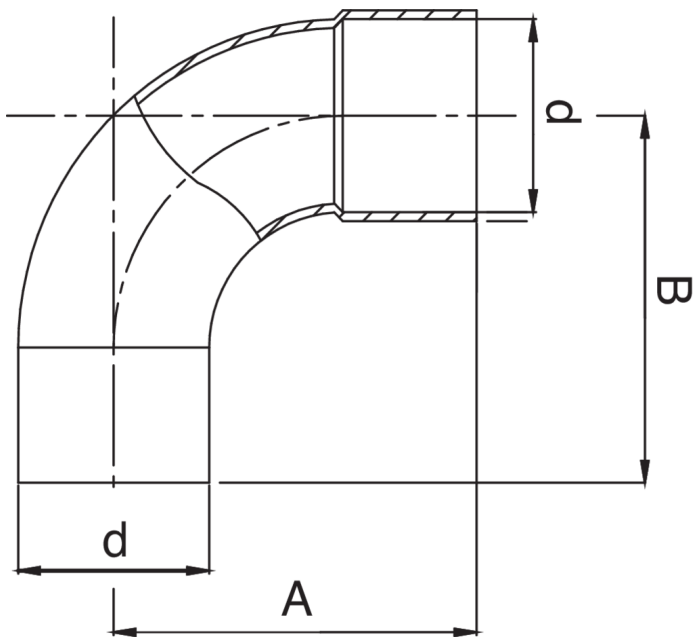

**FR5001**

M/F 90° elbow.

Technical specifications

D	BAG	MASTER BOX	CODE	A	B
1/4"	10	100	FR5001A14A14000	19	20
3/8"	5	250	FR5001A38A38000	27	27,5
1/2"	10	50	FR5001A12A12000	29,5	29
5/8"	10	150	FR5001A58A58000	34	34,5
3/4"	10	160	FR5001A34A34000	45	44
7/8"	10	80	FR5001A78A78000	49	49
1"	5	50	FR5001B01B01000	56	57
1"1/8	5	40	FR5001B18B18000	59,5	60
1"1/4	5	30	FR5001B14B14000	58,5	59,5
1"3/8	5	25	FR5001B38B38000	71	75
1"5/8	5	15	FR5001B58B58000	85	87
2"1/8	1	5	FR5001C18C18000	106	106
2"5/8	1	10	FR5001C58C58000	131,5	134
3"1/8	1	6	FR5001D18D18000	160	163