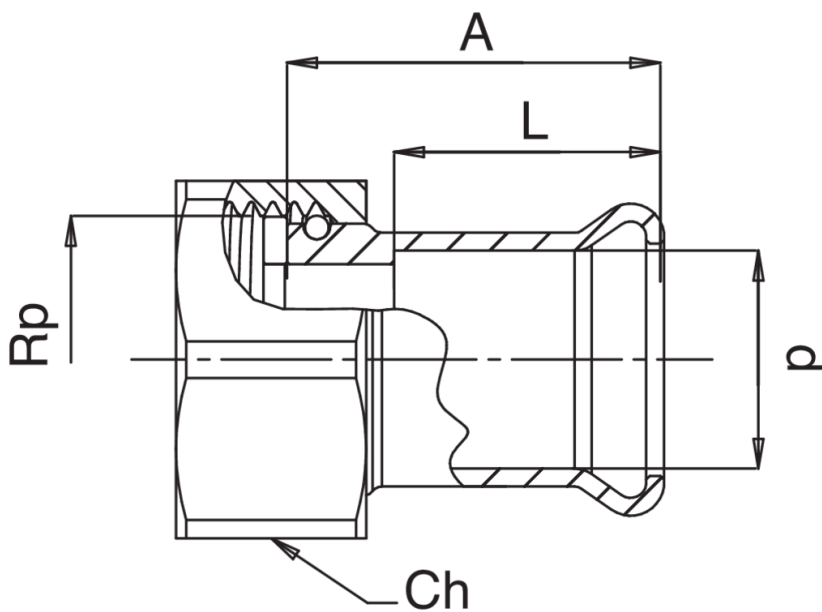

F/female thread valve connector with a swivel nut in brass.

## Technical specifications

D X RP	BAG	MASTER BOX	CODE	A	CH	L
15 x 1/2"	5	100	CMF359A12015000	40	24	20
15 x 3/4"	5	100	CMF359A34015000	28	30	20
18 x 3/4"	5	100	CMF359A34018000	32	30	20
22 x 3/4"	5	100	CMF359A34022000	47	30	23
22 x 1"	5	100	CMF359B01022000	34	37	22
28 x 1"	5	80	CMF359B01028000	37	48,5	22
28 x 1"1/4	10	50	CMF359B14028000	31	46	23
28 x 1"1/2	5	30	CMF359B12028000	-	-	-
35 x 1"1/4	5	60	CMF359B14035000	47	56,5	27
35 x 1"1/2	5	30	CMF359B12035000	40	46	26
42 x 1"1/2	2	54	CMF359B12042000	52	61	30
54 x 2"	2	30	CMF359C02054000	64	71,5	35