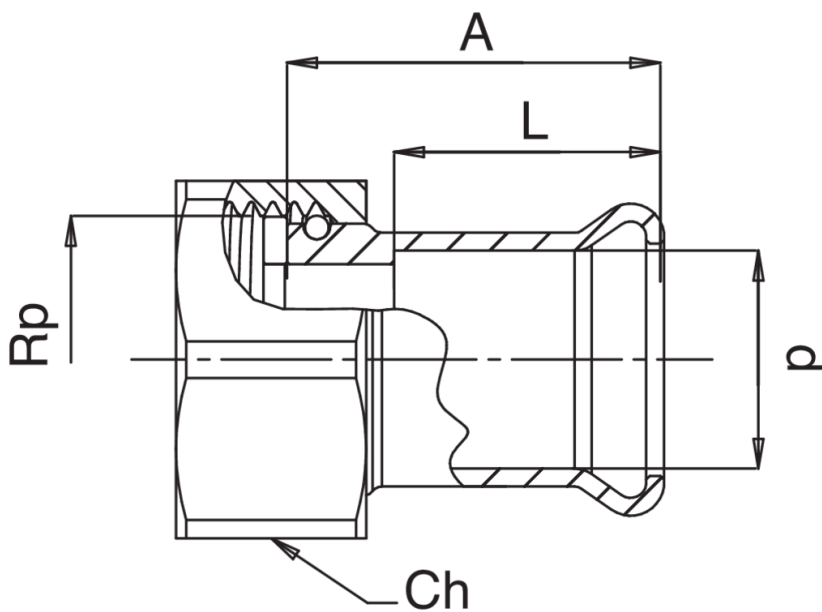

Technical specifications