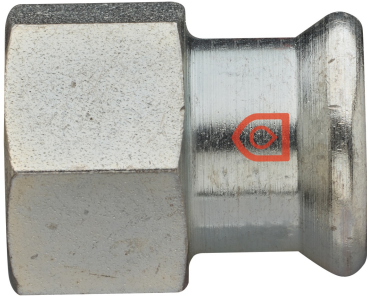

F/female thread adapter.

Technical specifications

| D X RP | BAG | MASTER BOX | CODE | I | L | S | ZA |
|------------|-----|------------|-----------------|----|----|----|----|
| 15 x 3/8" | 10 | 100 | CMF270A38015000 | 14 | 34 | 24 | 20 |
| 15 x 1/2" | 10 | 200 | CMF270A12015000 | 16 | 36 | 24 | 20 |
| 18 x 1/2" | 10 | 150 | CMF270A12018000 | 16 | 36 | 25 | 20 |
| 18 x 3/4" | 10 | 100 | CMF270A34018000 | 18 | 38 | 32 | 20 |
| 22 x 1/2" | 10 | 100 | CMF270A12022000 | 14 | 37 | 32 | 23 |
| 22 x 3/4" | 10 | 100 | CMF270A34022000 | 19 | 42 | 32 | 23 |
| 22 x 1" | 5 | 50 | CMF270B01022000 | 20 | 43 | 38 | 23 |
| 28 x 1/2" | 5 | 50 | CMF270A12028000 | 15 | 38 | 38 | 23 |
| 28 x 3/4" | 5 | 70 | CMF270A34028000 | 14 | 37 | 38 | 23 |
| 28 x 1" | 5 | 50 | CMF270B01028000 | 20 | 43 | 38 | 23 |
| 35 x 1" | 5 | 40 | CMF270B01035000 | 19 | 45 | 45 | 26 |
| 35 x 1"1/4 | 5 | 30 | CMF270B14035000 | 24 | 50 | 50 | 26 |
| 42 x 1"1/2 | 1 | 20 | CMF270B12042000 | 24 | 54 | 55 | 30 |
| 54 x 2" | 1 | 10 | CMF270C02054000 | 29 | 64 | 70 | 35 |