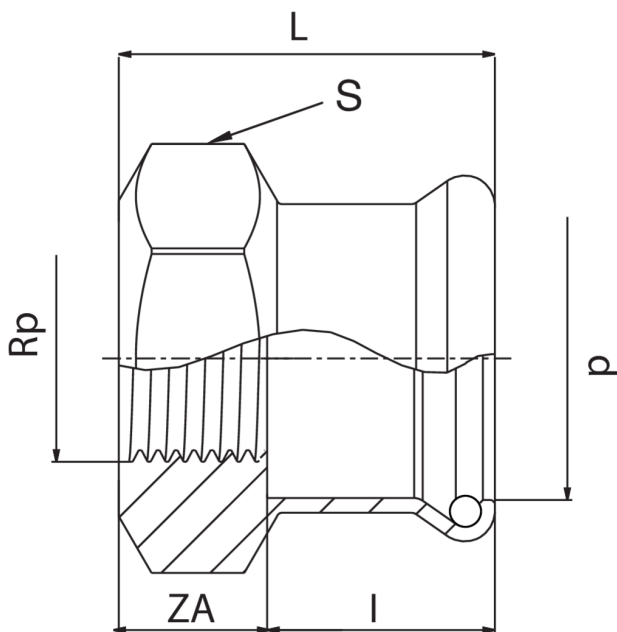

F/female thread adapter.

Technical specifications

| D X RP | BAG | MASTER BOX | CODE | I | L | S | ZA |
|------------|-----|------------|-----------------|----|----|----|----|
| 15 x 3/8" | 10 | 100 | CMF270A38015000 | 14 | 34 | 24 | 20 |
| 15 x 1/2" | 10 | 200 | CMF270A12015000 | 16 | 36 | 24 | 20 |
| 18 x 1/2" | 10 | 150 | CMF270A12018000 | 16 | 36 | 25 | 20 |
| 18 x 3/4" | 10 | 100 | CMF270A34018000 | 18 | 38 | 32 | 20 |
| 22 x 1/2" | 10 | 100 | CMF270A12022000 | 14 | 37 | 32 | 23 |
| 22 x 3/4" | 10 | 100 | CMF270A34022000 | 19 | 42 | 32 | 23 |
| 22 x 1" | 5 | 50 | CMF270B01022000 | 20 | 43 | 38 | 23 |
| 28 x 1/2" | 5 | 50 | CMF270A12028000 | 15 | 38 | 38 | 23 |
| 28 x 3/4" | 5 | 70 | CMF270A34028000 | 14 | 37 | 38 | 23 |
| 28 x 1" | 5 | 50 | CMF270B01028000 | 20 | 43 | 38 | 23 |
| 35 x 1" | 5 | 40 | CMF270B01035000 | 19 | 45 | 45 | 26 |
| 35 x 1"1/4 | 5 | 30 | CMF270B14035000 | 24 | 50 | 50 | 26 |
| 42 x 1"1/2 | 1 | 20 | CMF270B12042000 | 24 | 54 | 55 | 30 |
| 54 x 2" | 1 | 10 | CMF270C02054000 | 29 | 64 | 70 | 35 |