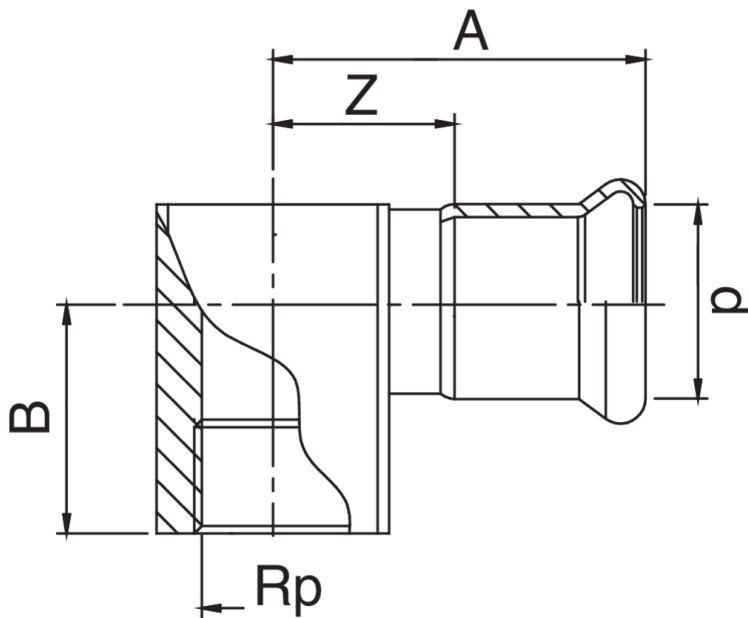

F/female thread elbow.

## Technical specifications

D X RP	BAG	MASTER BOX	CODE	A	B	Z
15 x 1/2"	5	80	CMF90QA12015000	46	26	30
18 x 1/2"	5	40	CMF90QA12018000	45	26	26
22 x 1/2"	5	25	CMF90QA12022000	47,5	28	25,5
22 x 3/4"	5	25	CMF90QA34022000	51	28	32
28 x 1/2"	10	25	CMF90QA12028000	50	31	31