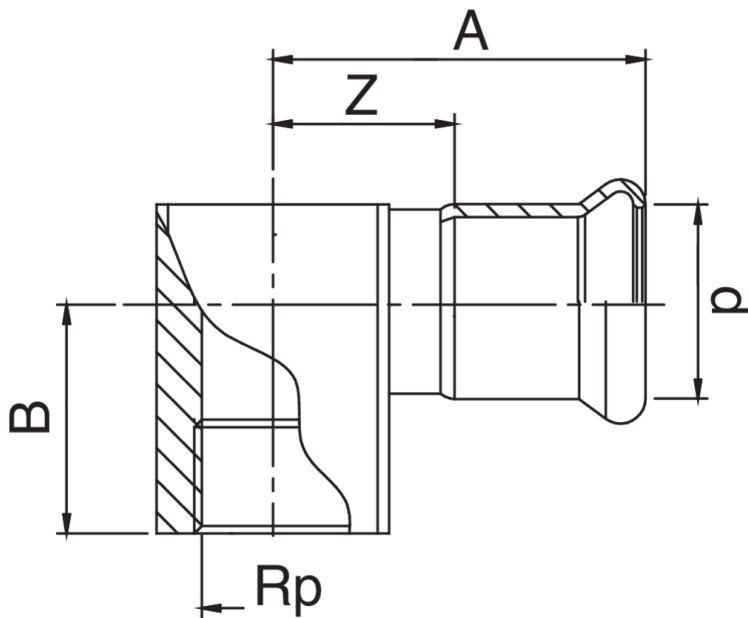

F/female thread elbow.

Technical specifications

D X Rp	BAG	MASTER BOX	CODE	A	B	Z
15 x 1/2"	5	80	CMF90QA12015000	46	26	30
18 x 1/2"	5	40	CMF90QA12018000	45	26	26
22 x 1/2"	5	25	CMF90QA12022000	47,5	28	25,5
22 x 3/4"	5	25	CMF90QA34022000	51	28	32
28 x 1/2"	10	25	CMF90QA12028000	50	31	31