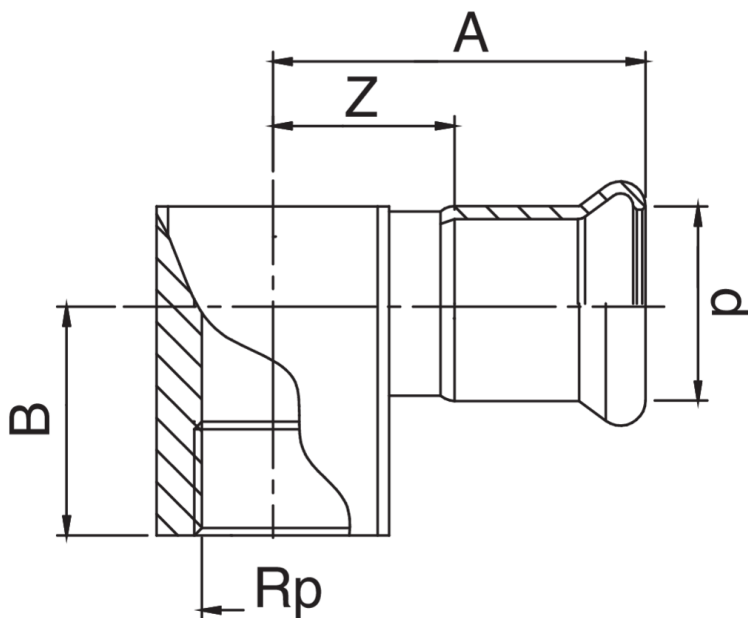

F/female thread elbow.

Technical specifications

D X RP	BAG	MASTER BOX	CODE	A	B	Z
15 x 1/2"	5	80	CMF90QA12015000	46	26	30
18 x 1/2"	5	40	CMF90QA12018000	45	26	26
22 x 1/2"	5	25	CMF90QA12022000	47,5	28	25,5
22 x 3/4"	5	25	CMF90QA34022000	51	28	32
28 x 1/2"	10	25	CMF90QA12028000	50	31	31