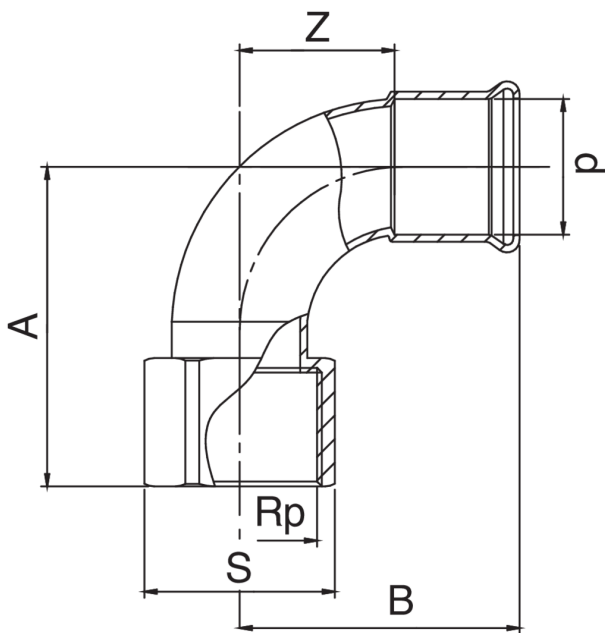

FRABO

frabo
press
C-STEEL M
CM0F90

PATENTED

F/female thread elbow.

Technical specifications

D X RP	BAG	MASTER BOX	CODE	A	B	S	Z
15 x 1/2"	10	100	CM0F90A12015000	47	36	25	17
18 x 1/2"	10	150	CM0F90A12018000	53	40	25	21
22 x 3/4"	10	50	CM0F90A34022000	52	46	32	25
28 x 1"	5	30	CM0F90B01028000	70	58	38	36
35 x 1"	5	20	CM0F90B01035000	72	61	38	-