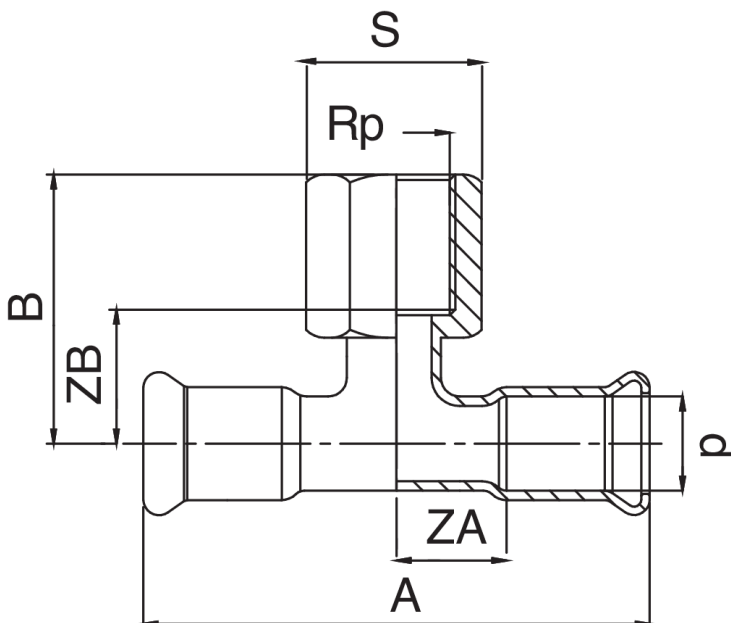

**FRABO**

**frabo**  
**press**  
C-STEEL M  
**CMF130**

**PATENTED**

F/female thread/F tee.

## Technical specifications

| D X RP    | BAG | MASTER BOX | CODE            | A   | B  | S  | ZA | ZB |
|-----------|-----|------------|-----------------|-----|----|----|----|----|
| 15 x 1/2" | 10  | 80         | CMF130015A12015 | 74  | 39 | 26 | 21 | -  |
| 18 x 1/2" | 10  | 60         | CMF130018A12018 | 80  | 37 | 26 | 21 | -  |
| 22 x 1/2" | 5   | 50         | CMF130022A12022 | 82  | 39 | 26 | 20 | -  |
| 22 x 3/4" | 5   | 40         | CMF130022A34022 | 82  | 41 | 31 | 20 | -  |
| 28 x 1/2" | 5   | 25         | CMF130028A12028 | 92  | 37 | 26 | 24 | -  |
| 28 x 3/4" | 5   | 20         | CMF130028A34028 | 92  | 45 | 31 | 24 | -  |
| 28 x 1"   | 5   | 15         | CMF130028B01028 | 92  | 46 | 37 | 24 | -  |
| 35 x 1/2" | 1   | 15         | CMF130035A12035 | 102 | 43 | 26 | 26 | -  |
| 35 x 3/4" | 1   | 20         | CMF130035A34035 | 102 | 49 | 31 | 26 | -  |
| 35 x 1"   | 10  | 10         | CMF130035B01035 | 102 | 57 | 37 | 26 | -  |
| 42 x 1/2" | 1   | 10         | CMF130042A12042 | 118 | 47 | 26 | 30 | -  |
| 42 x 3/4" | 1   | 10         | CMF130042A34042 | 118 | 52 | 31 | 30 | -  |
| 42 x 1"   | 10  | 10         | CMF130042B01042 | 118 | 60 | 37 | 30 | -  |
| 54 x 1/2" | 1   | 10         | CMF130054A12054 | 140 | 53 | 26 | 36 | -  |
| 54 x 3/4" | 1   | 5          | CMF130054A34054 | 140 | 58 | 31 | 36 | -  |