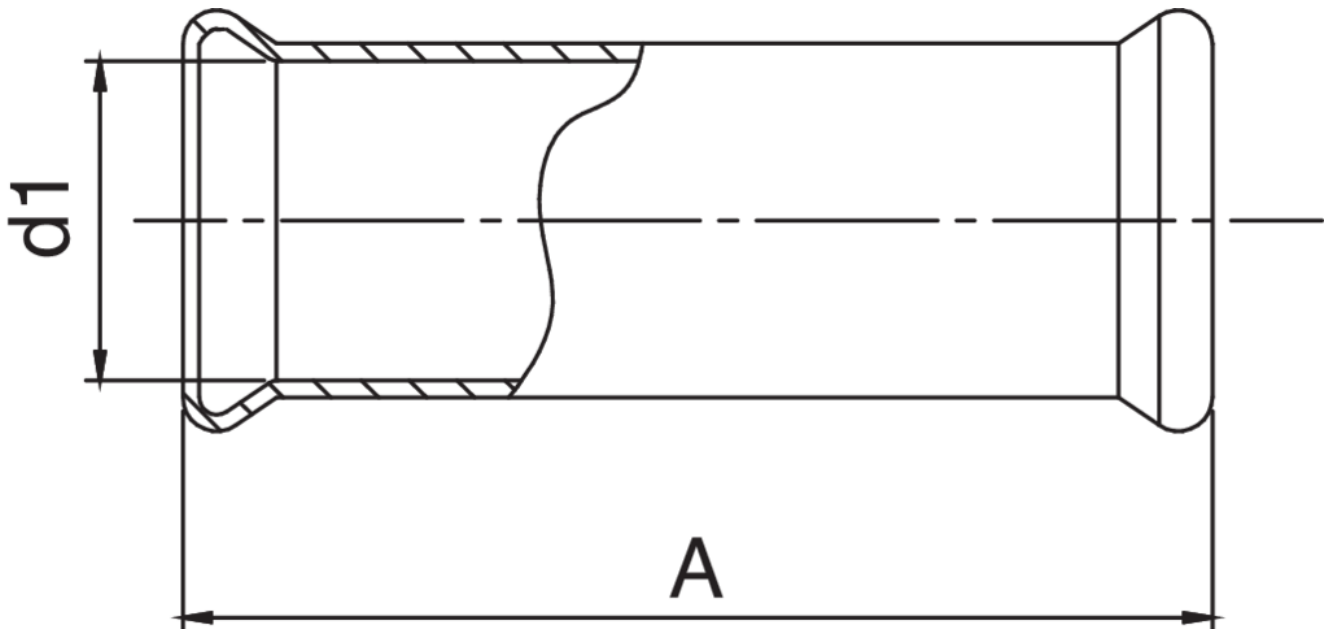

Technical specifications