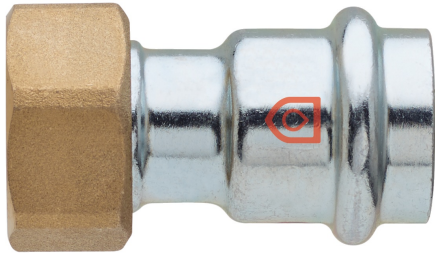

**FRABO**

**frabo**  
**press**  
C-STEEL V  
**ZCF359**

**PATENTED**

F/female thread valve connector with a swivel nut in brass.

## Technical specifications

<b>D X G</b>	<b>BAG</b>	<b>MASTER BOX</b>	<b>CODE</b>	<b>L1</b>	<b>S</b>	<b>Z</b>
15 x 1/2"	5	100	ZCF359A12015000	44	24	22
15 x 3/4"	5	100	ZCF359A34015000	29	30	7
18 x 1/2"	10	100	ZCF359A12018000	44	24	22
18 x 3/4"	5	100	ZCF359A34018000	32	30	9
18 x 1"	5	100	ZCF359B01018000	38	37	14
22 x 3/4"	10	100	ZCF359A34022000	46	30	22
22 x 1"	5	100	ZCF359B01022000	38	37	14
28 x 1"1/4	10	50	ZCF359B14028000	34	46	9
35 x 1"1/2	5	30	ZCF359B12035000	34	46	9
42 x 2"	5	20	ZCF359C02042000	48	64	12
54 x 2"1/2	1	10	ZCF359C12054000	45	85	5