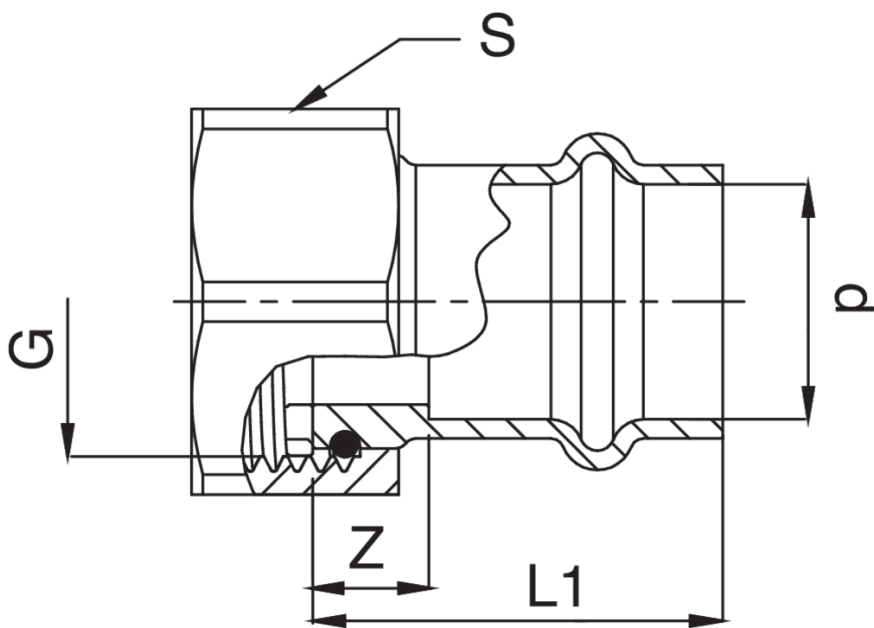

**FRABO**

**frabo**  
**press**  
C-STEEL V  
**ZCF359**

**PATENTED**

F/female thread valve connector with a swivel nut in brass.

## Technical specifications

D X G	BAG	MASTER BOX	CODE	L1	S	Z
15 x 1/2"	5	100	ZCF359A12015000	44	24	22
15 x 3/4"	5	100	ZCF359A34015000	29	30	7
18 x 1/2"	10	100	ZCF359A12018000	44	24	22
18 x 3/4"	5	100	ZCF359A34018000	32	30	9
18 x 1"	5	100	ZCF359B01018000	38	37	14
22 x 3/4"	10	100	ZCF359A34022000	46	30	22
22 x 1"	5	100	ZCF359B01022000	38	37	14
28 x 1"1/4	10	50	ZCF359B14028000	34	46	9
35 x 1"1/2	5	30	ZCF359B12035000	34	46	9
42 x 2"	5	20	ZCF359C02042000	48	64	12
54 x 2"1/2	1	10	ZCF359C12054000	45	85	5