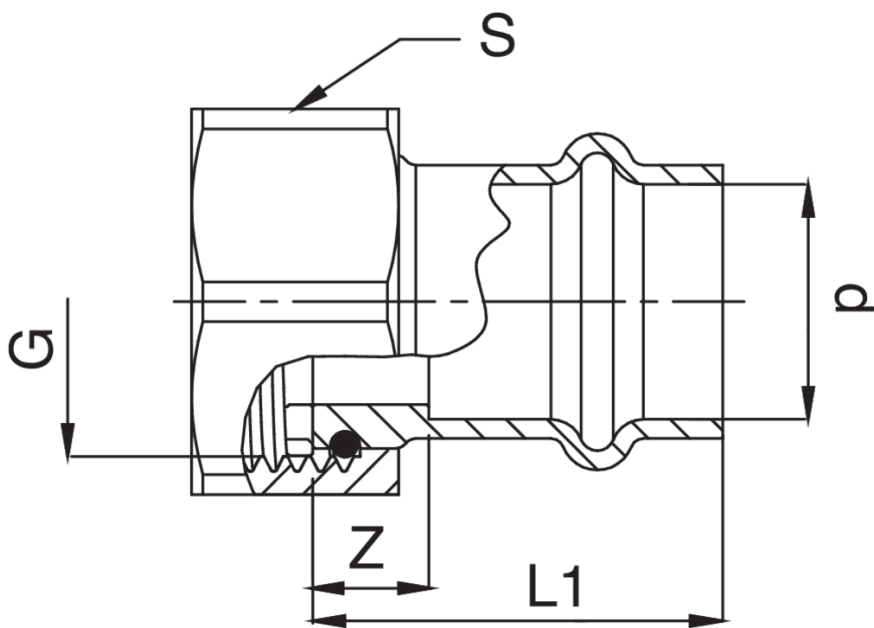

Technical specifications