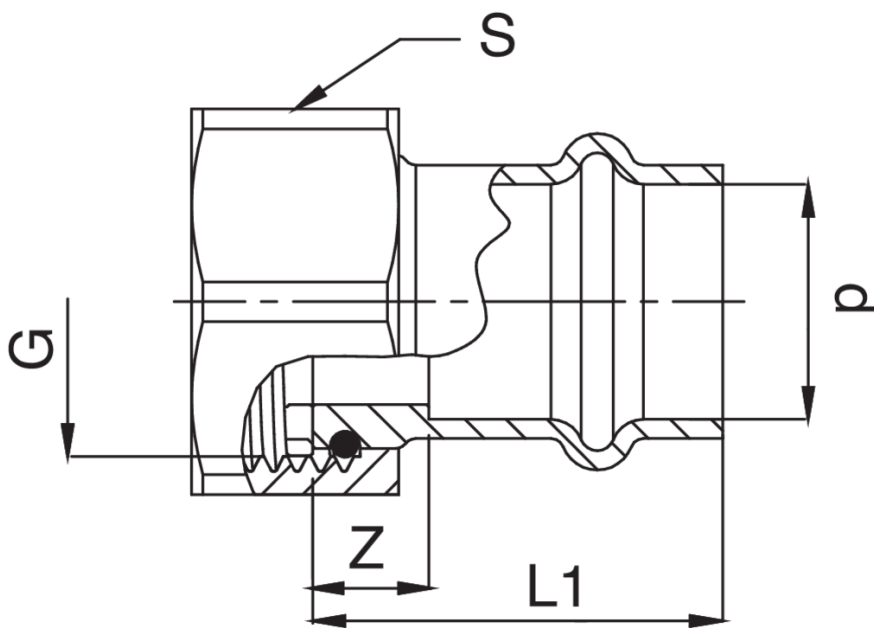

**FRABO**

**frabo**  
**press**  
C-STEEL V  
**ZCF359**

**PATENTED**

F/female thread valve connector with a swivel nut in brass.

## Technical specifications

<b>D X G</b>	<b>BAG</b>	<b>MASTER BOX</b>	<b>CODE</b>	<b>L1</b>	<b>S</b>	<b>Z</b>
15 x 1/2"	5	100	ZCF359A12015000	44	24	22
15 x 3/4"	5	100	ZCF359A34015000	29	30	7
18 x 1/2"	10	100	ZCF359A12018000	44	24	22
18 x 3/4"	5	100	ZCF359A34018000	32	30	9
18 x 1"	5	100	ZCF359B01018000	38	37	14
22 x 3/4"	10	100	ZCF359A34022000	46	30	22
22 x 1"	5	100	ZCF359B01022000	38	37	14
28 x 1"1/4	10	50	ZCF359B14028000	34	46	9
35 x 1"1/2	5	30	ZCF359B12035000	34	46	9
42 x 2"	5	20	ZCF359C02042000	48	64	12
54 x 2"1/2	1	10	ZCF359C12054000	45	85	5