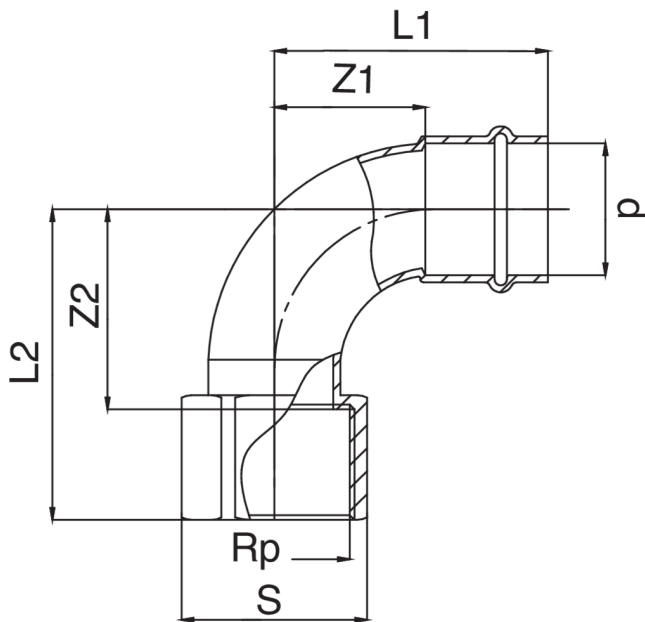

FRABO

frabo
press
C-STEEL V
ZC0F90

PATENTED

F/female thread elbow.

Technical specifications

| D X RP | BAG | MASTER BOX | CODE | L1 | L2 | S | Z1 | Z2 |
|------------|-----|------------|-----------------|-----|-----|----|----|----|
| 15 x 1/2" | 10 | 100 | ZC0F90A12015000 | 42 | 45 | 27 | 20 | 32 |
| 18 x 1/2" | 10 | 150 | ZC0F90A12018000 | 45 | 50 | 27 | 22 | 37 |
| 18 x 3/4" | 10 | 80 | ZC0F90A34018000 | 45 | 53 | 32 | 22 | 38 |
| 22 x 3/4" | 10 | 50 | ZC0F90A34022000 | 51 | 53 | 32 | 27 | 38 |
| 28 x 1" | 5 | 30 | ZC0F90B01028000 | 61 | 70 | 38 | 36 | 54 |
| 35 x 1" | 5 | 20 | ZC0F90B01035000 | 69 | 79 | 38 | 43 | 60 |
| 35 x 1"1/4 | 1 | 20 | ZC0F90B14035000 | 69 | 82 | 48 | 43 | 61 |
| 42 x 1"1/2 | 1 | 10 | ZC0F90B12042000 | 89 | 87 | 55 | 53 | 66 |
| 54 x 1"1/2 | 1 | 10 | ZC0F90B12054000 | 114 | 99 | 60 | 74 | 78 |
| 54 x 2" | 1 | 5 | ZC0F90C02054000 | 114 | 110 | 70 | 74 | 85 |