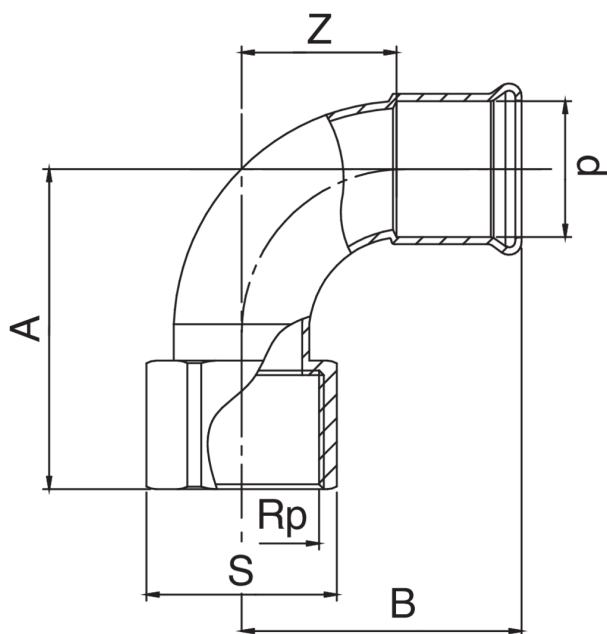

F/female thread 90° elbow.

Technical specifications

| D X RP | BAG | MASTER BOX | CODE | A | B | S | Z |
|-------------|-----|------------|-----------------|----|----|----|------|
| 15 x 1/2" | 5 | 30 | GMF90LA12015000 | 42 | 45 | 24 | 23,5 |
| 18 x 1/2" | 5 | 30 | GMF90LA12018000 | 45 | 49 | 24 | 26,5 |
| 22 x 3/4" | 5 | 50 | GMF90LA34022000 | 51 | 54 | 30 | 30,5 |
| 28 x 1" | 5 | 15 | GMF90LB01028000 | 61 | 63 | 36 | 38,5 |
| 35 x 1 1/4" | 1 | 10 | GMF90LB14035000 | 69 | 74 | 50 | 48,5 |