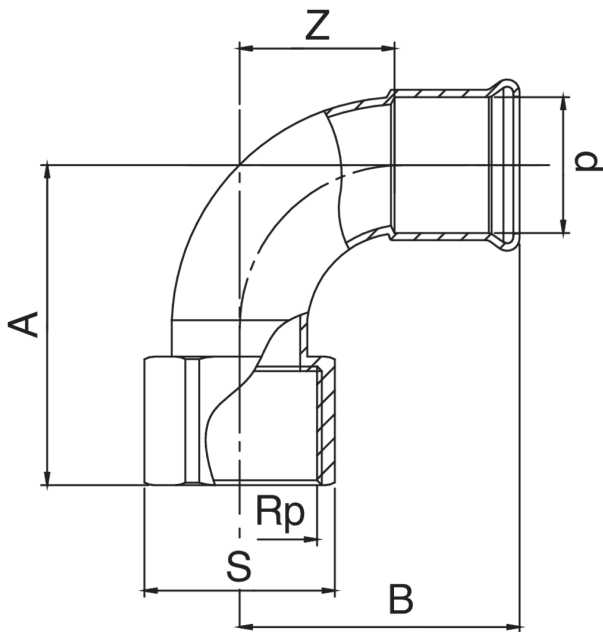

Technical specifications

D X RP	BAG	MASTER BOX	CODE	A	B	S	Z
15 x 1/2"	5	30	GMF90LA12015000	42	45	24	23,5
18 x 1/2"	5	30	GMF90LA12018000	45	49	24	26,5
22 x 3/4"	5	50	GMF90LA34022000	51	54	30	30,5
28 x 1"	5	15	GMF90LB01028000	61	63	36	38,5
35 x 1"1/4	1	10	GMF90LB14035000	69	74	50	48,5