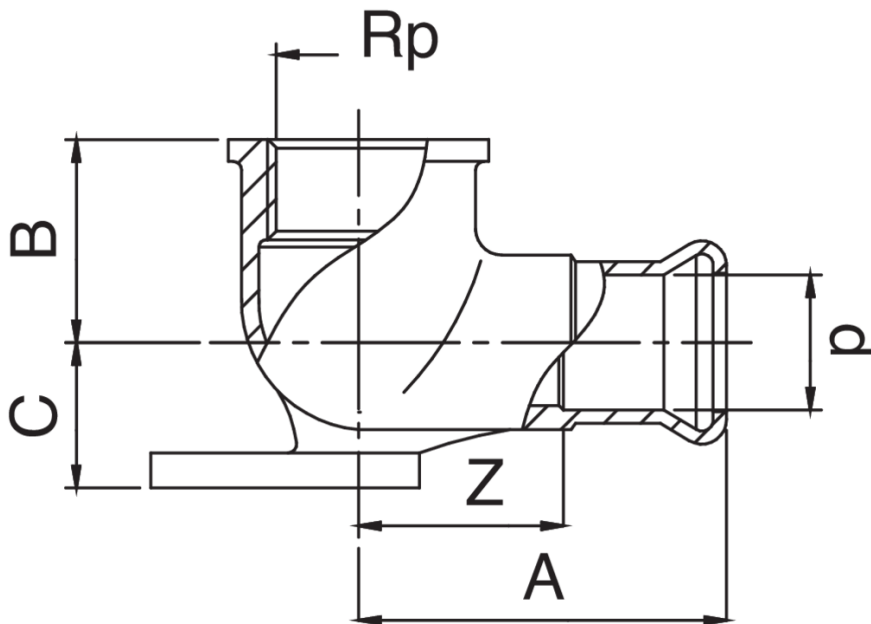

F/female thread elbow with wallplate.

## Technical specifications

D X RP	BAG	MASTER BOX	CODE	A	B	C	Z
15 x 1/2"	5	70	GMF472A12015000	46	31	12	26,5
18 x 1/2"	5	50	GMF472A12018000	47	32	13	27,5
22 x 3/4"	5	40	GMF472A34022000	52	35	16	29,5