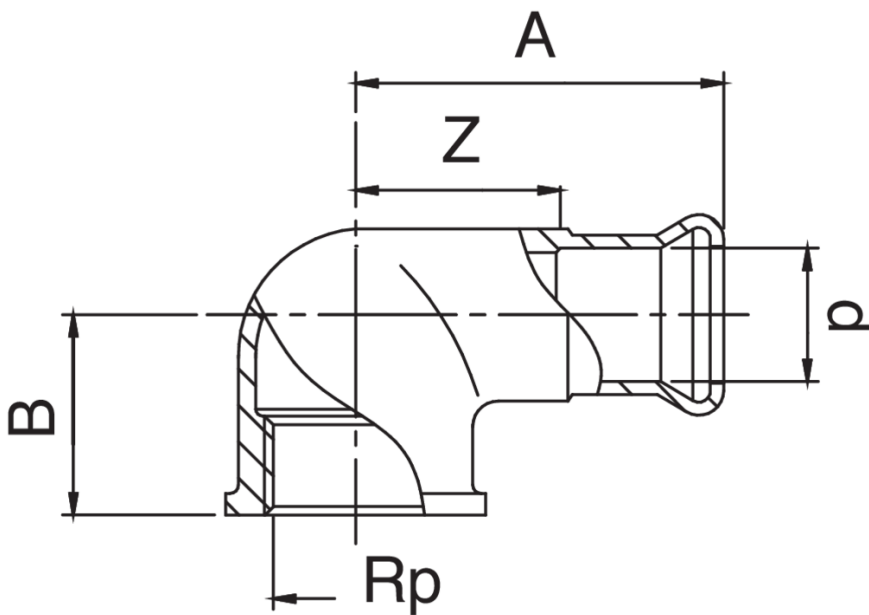

F/female thread elbow.

## Technical specifications

<b>D X RP</b>	<b>BAG</b>	<b>MASTER BOX</b>	<b>CODE</b>	<b>A</b>	<b>B</b>	<b>Z</b>
15 x 1/2"	5	50	GM0F90A12015000	46	31	27
18 x 1/2"	5	100	GM0F90A12018000	47	32	28
22 x 1/2"	5	75	GM0F90A12022000	48	32	27
22 x 3/4"	5	20	GM0F90A34022000	52	35	31
28 x 3/4"	5	20	GM0F90A34028000	52	38	28
28 x 1"	5	30	GM0F90B01028000	56	38	34
35 x 1"1/4	5	40	GM0F90B14035000	62	60	27