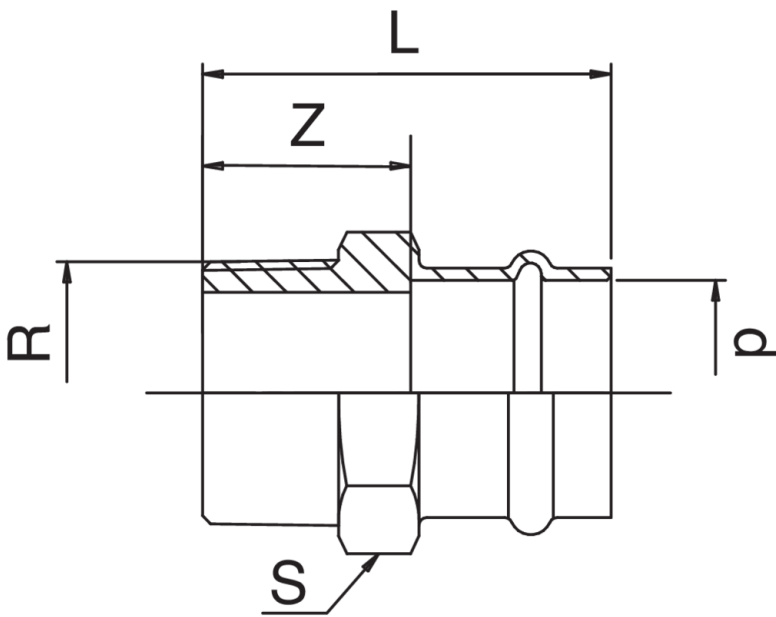

F/male thread adapter.

Technical specifications

D X R	BAG	MASTER BOX	CODE	L	S	Z
15 x 1/2"	10	50	GXF243A12015000	43	23	21
18 x 1/2"	10	150	GXF243A12018000	62	22	21
18 x 3/4"	10	30	GXF243A34018000	49	30	26
22 x 1/2"	5	100	GXF243A12022000	46	31	20
22 x 3/4"	10	50	GXF243A34022000	47	31	21
22 x 1"	10	50	GXF243B01022000	55	34	31
28 x 3/4"	5	70	GXF243A34028000	47	32	22
28 x 1"	5	50	GXF243B01028000	49	36	24
35 x 1"	5	40	GXF243B01035000	70	36	52
35 x 1"1/4	5	40	GXF243B14035000	81	45	55
42 x 1"1/2	1	20	GXF243B12042000	86	48	51
54 x 2"	1	15	GXF243C02054000	100	60	60