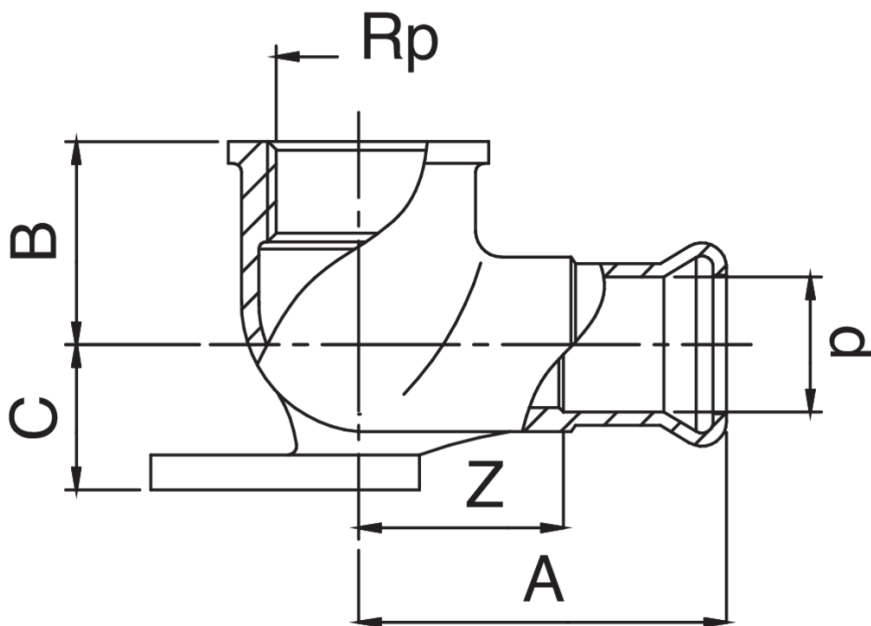

F/female thread elbow with wallplate.

## Technical specifications

D X RP	BAG	MASTER BOX	CODE	A	B	C	Z
15 x 1/2"	5	70	MXF472A12015000	46	31	12	26,5
18 x 1/2"	5	50	MXF472A12018000	47	32	13	27,5
22 x 1/2"	5	30	MXF472A12022000	48	32	13	25,5
22 x 3/4"	5	40	MXF472A34022000	52	35	16	29,5
28 x 1"	5	10	MXF472B01028000	56	38	21	33,5