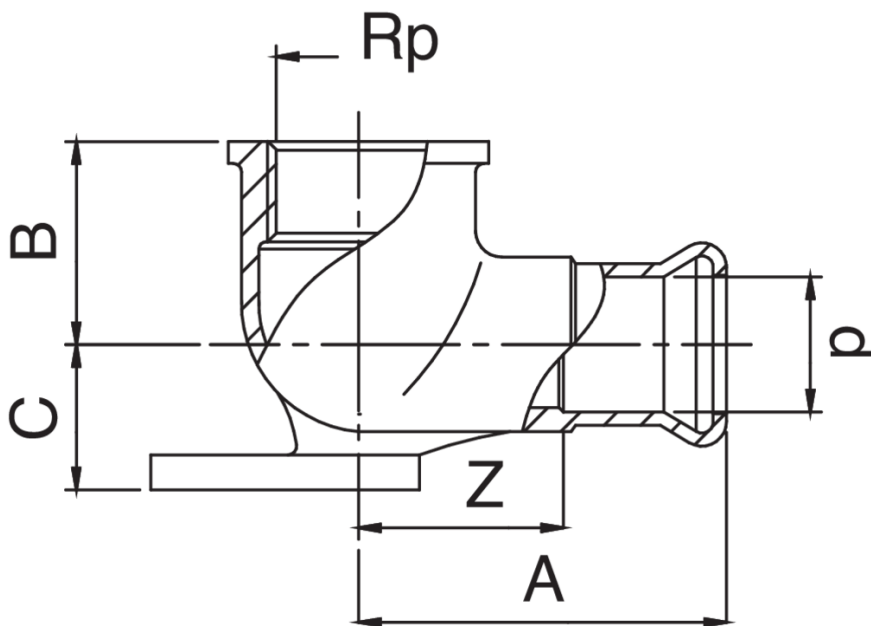

FRABO

frabo
press
316 M
MXF472

PATENTED

F/female thread elbow with wallplate.

Technical specifications

D X RP	BAG	MASTER BOX	CODE	A	B	C	Z
15 x 1/2"	5	70	MXF472A12015000	46	31	12	26,5
18 x 1/2"	5	50	MXF472A12018000	47	32	13	27,5
22 x 1/2"	5	30	MXF472A12022000	48	32	13	25,5
22 x 3/4"	5	40	MXF472A34022000	52	35	16	29,5
28 x 1"	5	10	MXF472B01028000	56	38	21	33,5