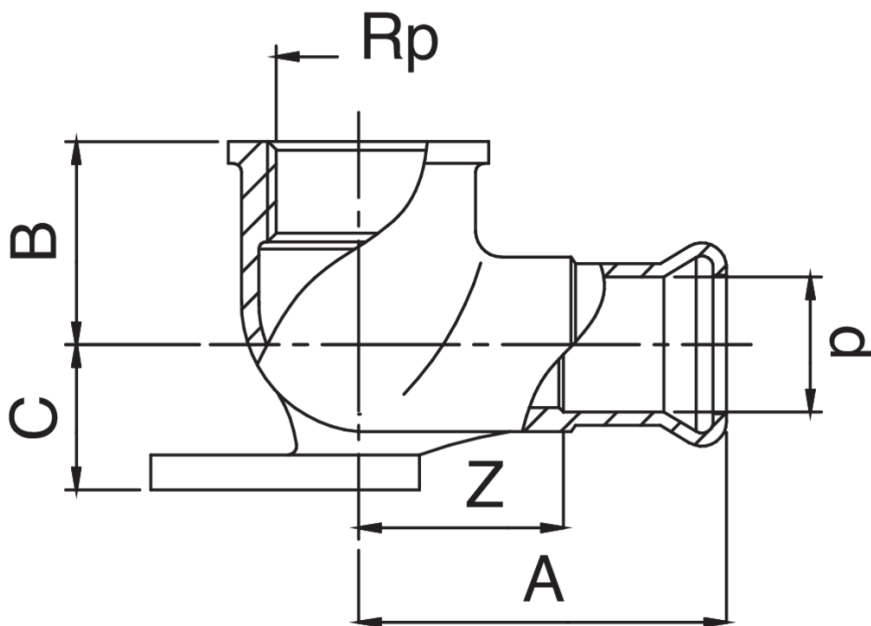

Technical specifications