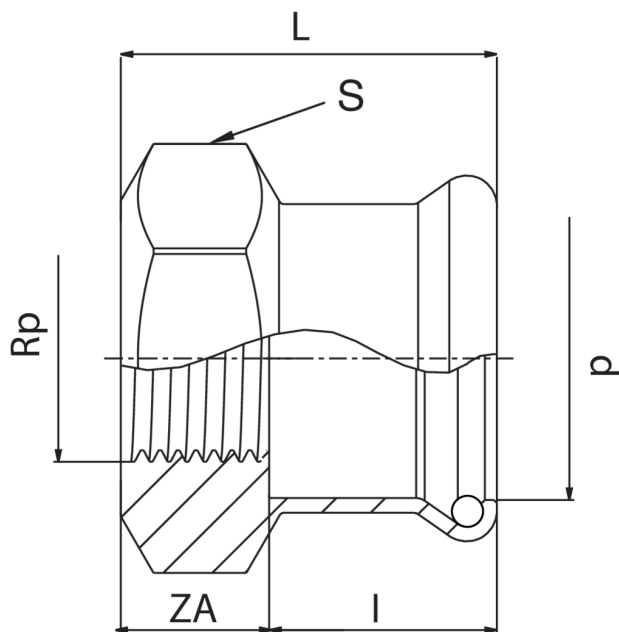

Technical specifications