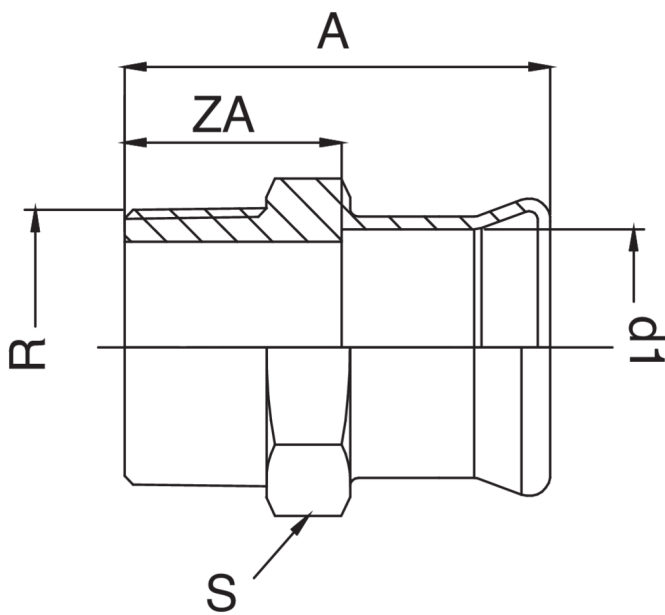

Technical specifications