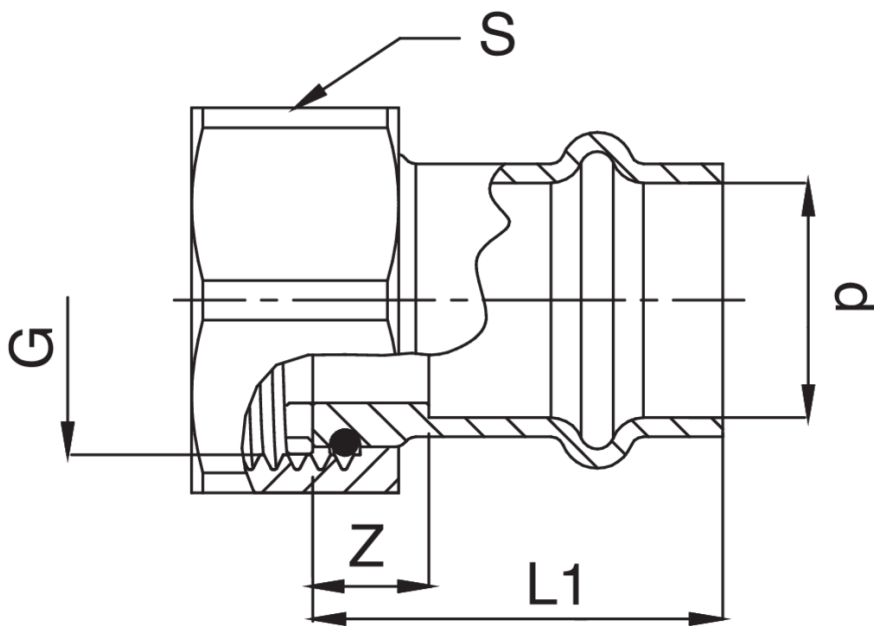

FRABO

frabo
press
316 V
ZXF359

PATENTED

F/female thread valve connector with a swivel nut in brass.

Technical specifications

D X G	BAG	MASTER BOX	CODE	L1	S	Z
15 x 1/2"	10	50	ZXF359A12015000	44	24	22
15 x 3/4"	10	100	ZXF359A34015000	29	30	7
18 x 3/4"	5	100	ZXF359A34018000	32	30	9
22 x 3/4"	5	50	ZXF359A34022000	46	30	22
22 x 1"	5	100	ZXF359B01022000	38	37	14
28 x 1"1/4	10	50	ZXF359B14028000	34	46	9
35 x 1"1/2	5	20	ZXF359B12035000	34	46	9
42 x 2"	1	20	ZXF359C02042000	48	64	12
54 x 2"1/2	1	10	ZXF359C12054000	45	85	5