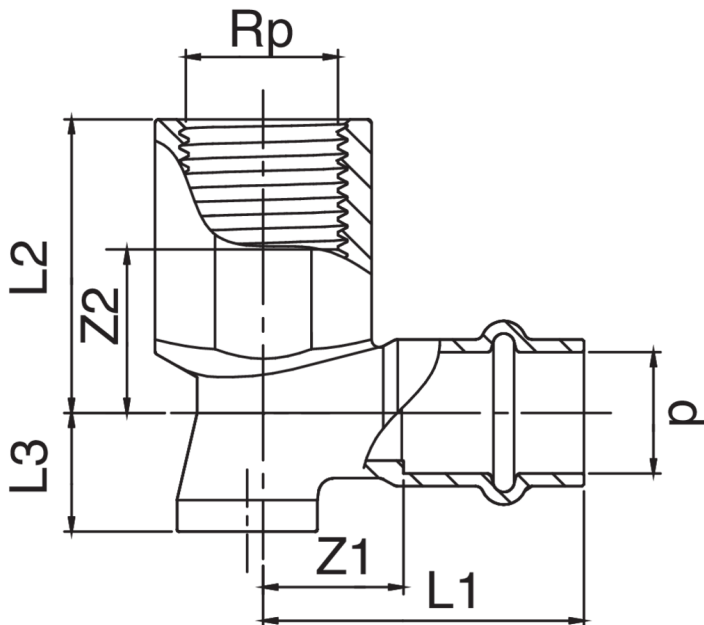

F/female thread elbow with wallplate.

Technical specifications

D X RP	BAG	MASTER BOX	CODE	L1	L2	L3	Z1	Z2
15 x 1/2"	5	70	ZXF472A12015000	39	37	15	19	19
18 x 1/2"	5	50	ZXF472A12018000	43	37	15	20	20
22 x 1/2"	5	30	ZXF472A12022000	45	42	17	21	22
22 x 3/4"	5	40	ZXF472A34022000	46	46	20	21	20
28 x 1"	5	10	ZXF472B01028000	54	48	22	29	23