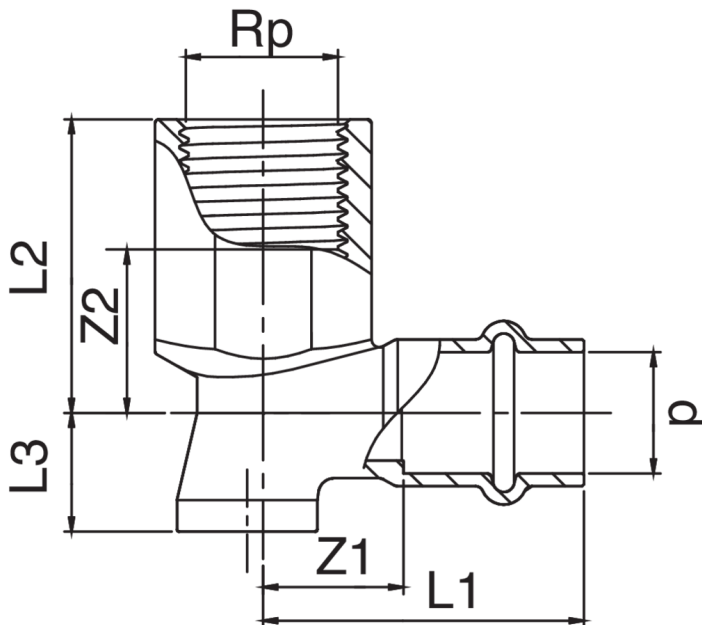

F/female thread elbow with wallplate.

Technical specifications

D X RP	BAG	MASTER BOX	CODE	L1	L2	L3	Z1	Z2
15 x 1/2"	5	70	ZXF472A12015000	39	37	15	19	19
18 x 1/2"	5	50	ZXF472A12018000	43	37	15	20	20
22 x 1/2"	5	30	ZXF472A12022000	45	42	17	21	22
22 x 3/4"	5	40	ZXF472A34022000	46	46	20	21	20
28 x 1"	5	10	ZXF472B01028000	54	48	22	29	23