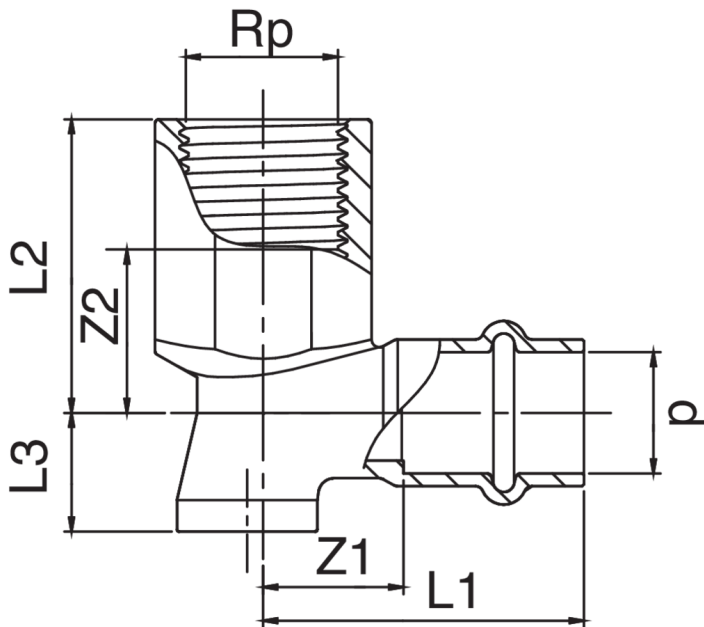

F/female thread elbow with wallplate.

Technical specifications

D X RP	BAG	MASTER BOX	CODE	L1	L2	L3	Z1	Z2
15 x 1/2"	5	70	ZXF472A12015000	39	37	15	19	19
18 x 1/2"	5	50	ZXF472A12018000	43	37	15	20	20
22 x 1/2"	5	30	ZXF472A12022000	45	42	17	21	22
22 x 3/4"	5	40	ZXF472A34022000	46	46	20	21	20
28 x 1"	5	10	ZXF472B01028000	54	48	22	29	23