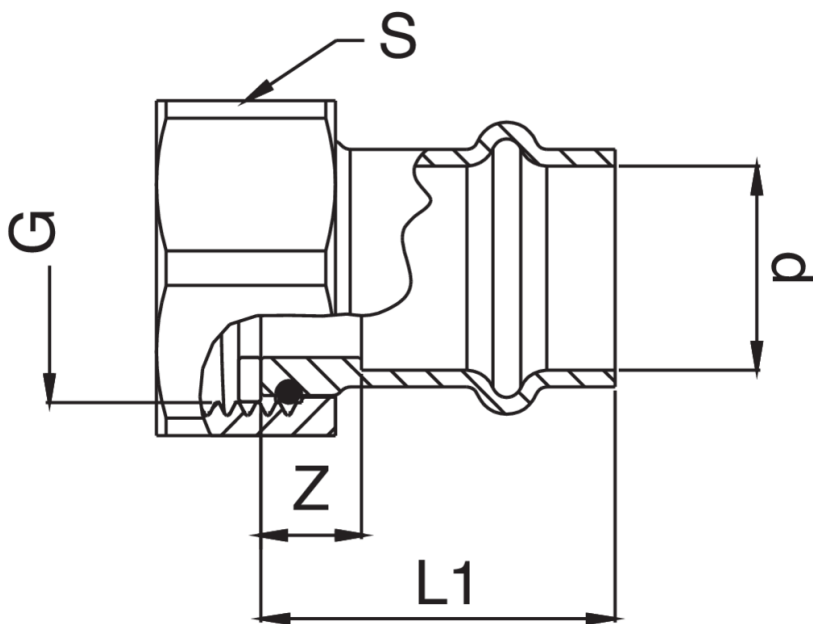

Bronze valve connector with a swivel nut in brass.

## Technical specifications

D X G	BAG	MASTER BOX	CODE	L1	S	Z
15 x 1/2"	10	100	RK8359A12015000	44	24	22
15 x 3/4"	10	150	RK8359A34015000	29	30	7
18 x 3/4"	10	70	RK8359A34018000	32	30	9