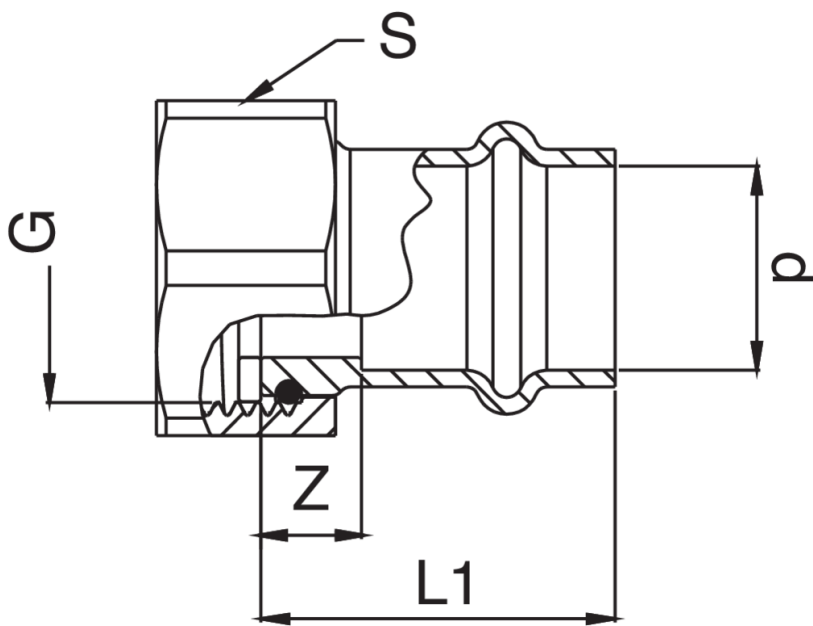

frabo
press
CHROME
RK8359

PATENTED

Bronze valve connector with a swivel nut in brass.

Technical specifications

D X G	BAG	MASTER BOX	CODE	L1	S	Z
15 x 1/2"	10	100	RK8359A12015000	44	24	22
15 x 3/4"	10	150	RK8359A34015000	29	30	7
18 x 3/4"	10	70	RK8359A34018000	32	30	9