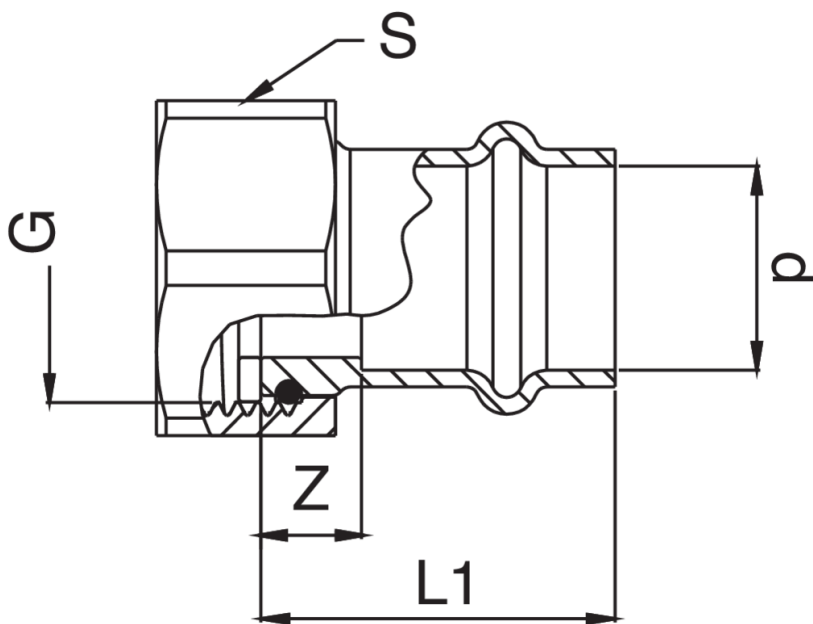

Bronze valve connector with a swivel nut in brass.

Technical specifications

D X G	BAG	MASTER BOX	CODE	L1	S	Z
15 x 1/2"	10	100	RK8359A12015000	44	24	22
15 x 3/4"	10	150	RK8359A34015000	29	30	7
18 x 3/4"	10	70	RK8359A34018000	32	30	9