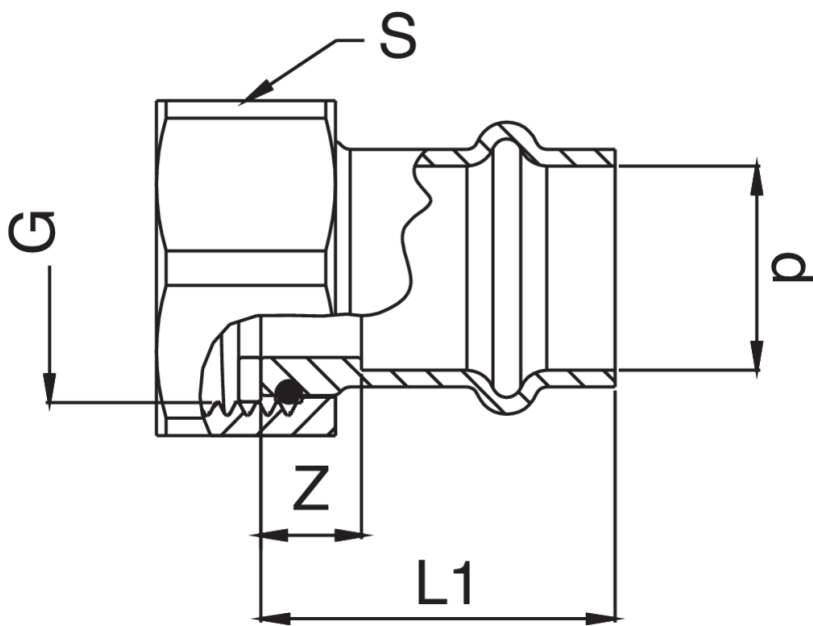

Bronze valve connector with a swivel nut in brass.

Technical specifications

D X G	BAG	MASTER BOX	CODE	L1	S	Z
15 x 1/2"	10	100	RK8359A12015000	44	24	22
15 x 3/4"	10	150	RK8359A34015000	29	30	7
18 x 3/4"	10	70	RK8359A34018000	32	30	9