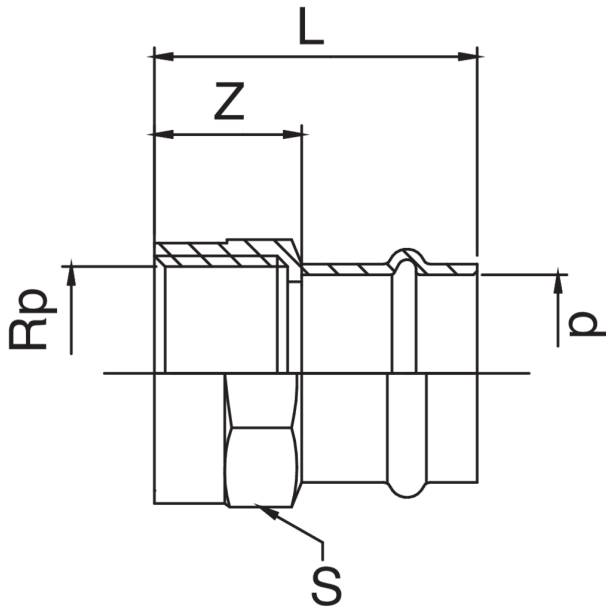

**FRABO**

**frabo**  
**press**  
CHROME  
**RK8270**

**PATENTED**

Bronze F/female thread adapter.

## Technical specifications

<b>D X RP</b>	<b>BAG</b>	<b>MASTER BOX</b>	<b>CODE</b>	<b>L</b>	<b>S</b>	<b>Z</b>
12 x 3/8"	10	250	RK8270A38012000	35	25	5
12 x 1/2"	10	200	RK8270A12012000	36	25	3
15 x 3/8"	10	200	RK8270A38015000	36	25	2
15 x 1/2"	10	200	RK8270A12015000	40	25	3
18 x 1/2"	10	150	RK8270A12018000	41	27	3
18 x 3/4"	10	100	RK8270A34018000	44	31	4
22 x 1/2"	10	150	RK8270A12022000	41	32	2
22 x 3/4"	10	100	RK8270A34022000	46	32	5
22 x 1"	5	80	RK8270B01022000	47	38	4