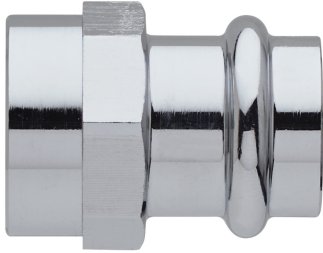

**FRABO**

**frabo**  
**press**  
CHROME  
**RK8270**

**PATENTED**

Bronze F/female thread adapter.

## Technical specifications

<b>D X RP</b>	<b>BAG</b>	<b>MASTER BOX</b>	<b>CODE</b>	<b>L</b>	<b>S</b>	<b>Z</b>
12 x 3/8"	10	250	RK8270A38012000	35	25	5
12 x 1/2"	10	200	RK8270A12012000	36	25	3
15 x 3/8"	10	200	RK8270A38015000	36	25	2
15 x 1/2"	10	200	RK8270A12015000	40	25	3
18 x 1/2"	10	150	RK8270A12018000	41	27	3
18 x 3/4"	10	100	RK8270A34018000	44	31	4
22 x 1/2"	10	150	RK8270A12022000	41	32	2
22 x 3/4"	10	100	RK8270A34022000	46	32	5
22 x 1"	5	80	RK8270B01022000	47	38	4