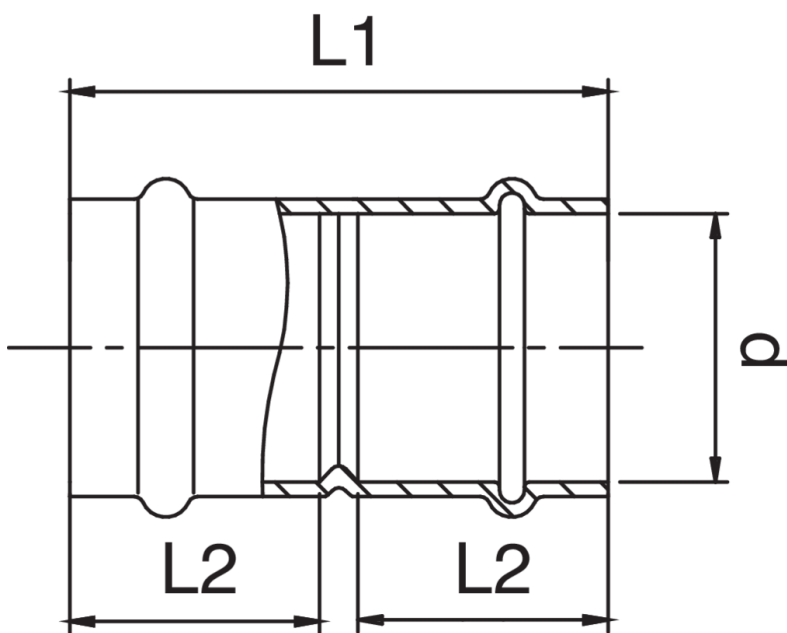

Copper F/F coupling.

Technical specifications

D	BAG	MASTER BOX	CODE	L1	L2
12	10	300	RK9270012012000	40	18
15	10	200	RK9270015015000	49	22
18	10	150	RK9270018018000	52	23
22	10	100	RK9270022022000	53	24

Applications