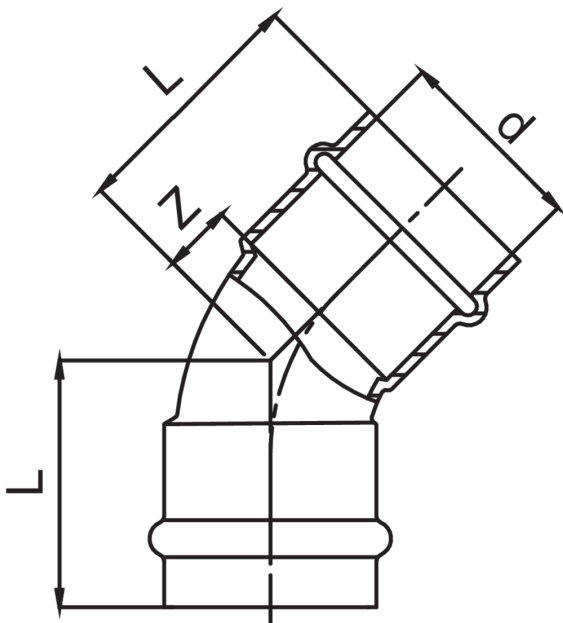

Technical specifications