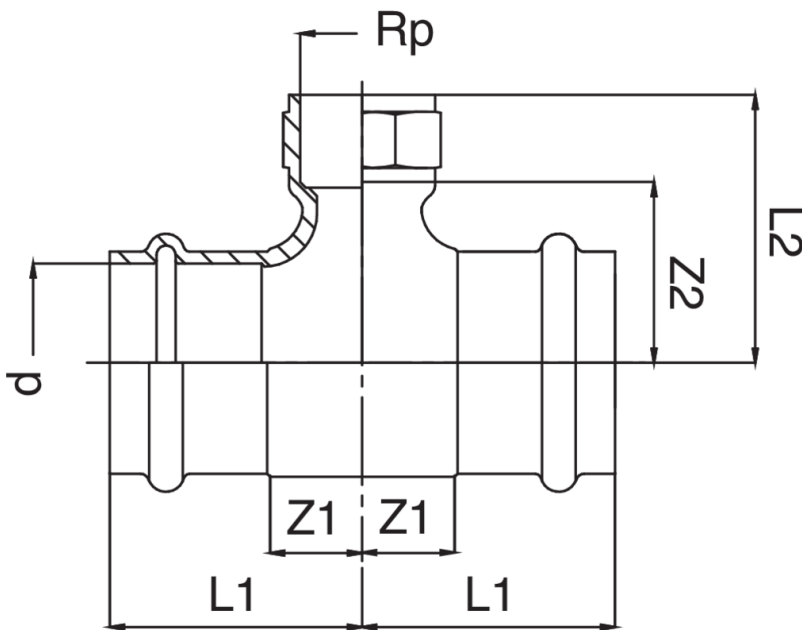

## Technical specifications

D X RP	BAG	MASTER BOX	CODE	L1	L2	Z1	Z2
15 x 1/2"	10	80	HT8130015A12015	45	23	23	13
18 x 1/2"	10	60	HT8130018A12018	47	24	24	14
22 x 1/2"	5	50	HT8130022A12022	48	25	24	15
22 x 3/4"	5	40	HT8130022A34022	53	31	29	16
28 x 3/4"	5	20	HT8130028A34028	53	50	27	35