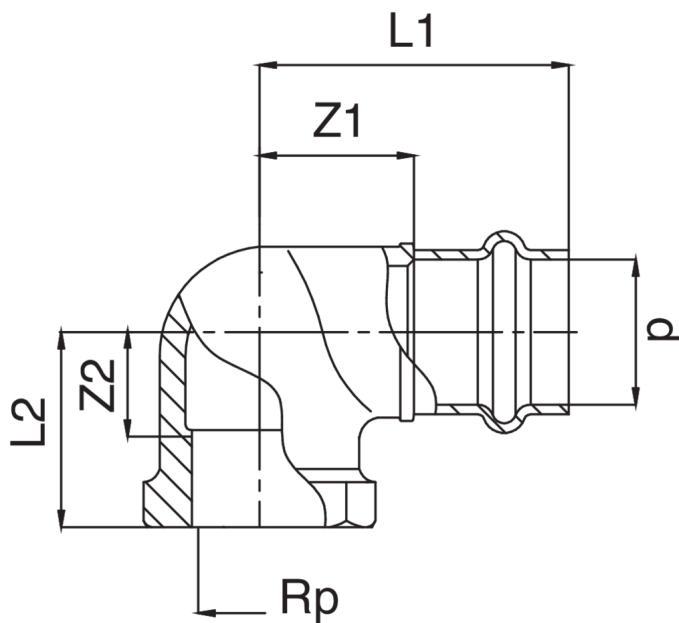

Bronze F/female thread 90° elbow.

Technical specifications

| D X RP | BAG | MASTER BOX | CODE | L1 | L2 | Z1 | Z2 |
|-----------|-----|------------|-----------------|----|----|----|----|
| 18 x 1/2" | 10 | 100 | HT8090A12018000 | 47 | 24 | 24 | 13 |
| 18 x 3/4" | 5 | 70 | HT8090A34018000 | 50 | 24 | 27 | 9 |
| 22 x 1/2" | 10 | 60 | HT8090A12022000 | 49 | 24 | 25 | 13 |
| 22 x 3/4" | 5 | 60 | HT8090A34022000 | 49 | 29 | 25 | 6 |
| 22 x 1" | 5 | 40 | HT8090B01022000 | 60 | 33 | 36 | 10 |
| 28 x 3/4" | 5 | 50 | HT8090A34028000 | 55 | 30 | 30 | 15 |
| 28 x 1" | 5 | 50 | HT8090B01028000 | 61 | 33 | 36 | 9 |