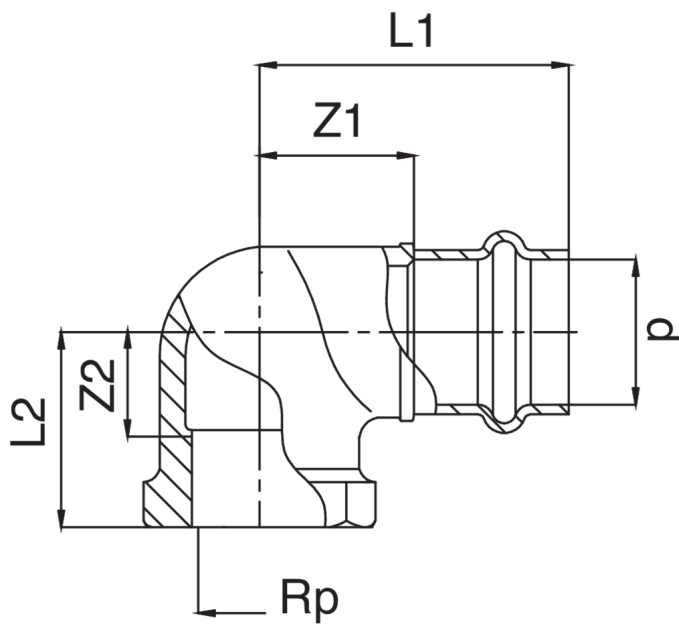

Bronze F/female thread 90° elbow.

Technical specifications

D X RP	BAG	MASTER BOX	CODE	L1	L2	Z1	Z2
18 x 1/2"	10	100	HT8090A12018000	47	24	24	13
18 x 3/4"	5	70	HT8090A34018000	50	24	27	9
22 x 1/2"	10	60	HT8090A12022000	49	24	25	13
22 x 3/4"	5	60	HT8090A34022000	49	29	25	6
22 x 1"	5	40	HT8090B01022000	60	33	36	10
28 x 3/4"	5	50	HT8090A34028000	55	30	30	15
28 x 1"	5	50	HT8090B01028000	61	33	36	9