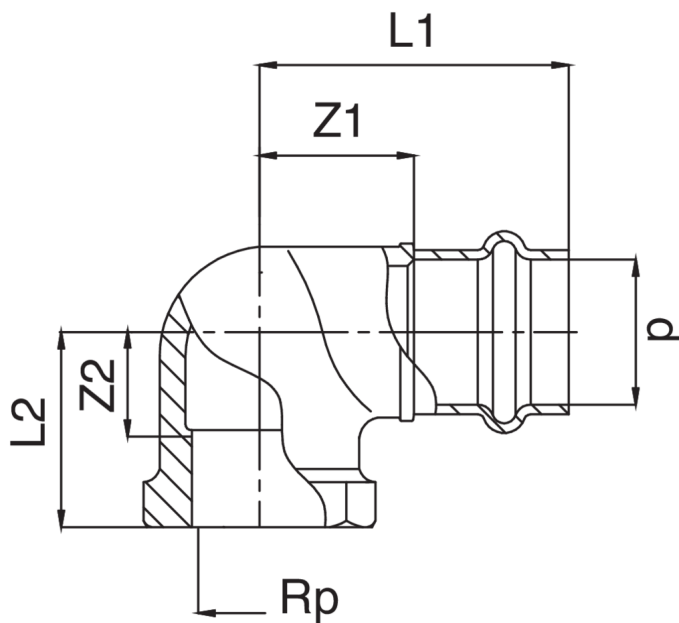

Bronze F/female thread 90° elbow.

Technical specifications

D X RP	BAG	MASTER BOX	CODE	L1	L2	Z1	Z2
18 x 1/2"	10	100	HT8090A12018000	47	24	24	13
18 x 3/4"	5	70	HT8090A34018000	50	24	27	9
22 x 1/2"	10	60	HT8090A12022000	49	24	25	13
22 x 3/4"	5	60	HT8090A34022000	49	29	25	6
22 x 1"	5	40	HT8090B01022000	60	33	36	10
28 x 3/4"	5	50	HT8090A34028000	55	30	30	15
28 x 1"	5	50	HT8090B01028000	61	33	36	9