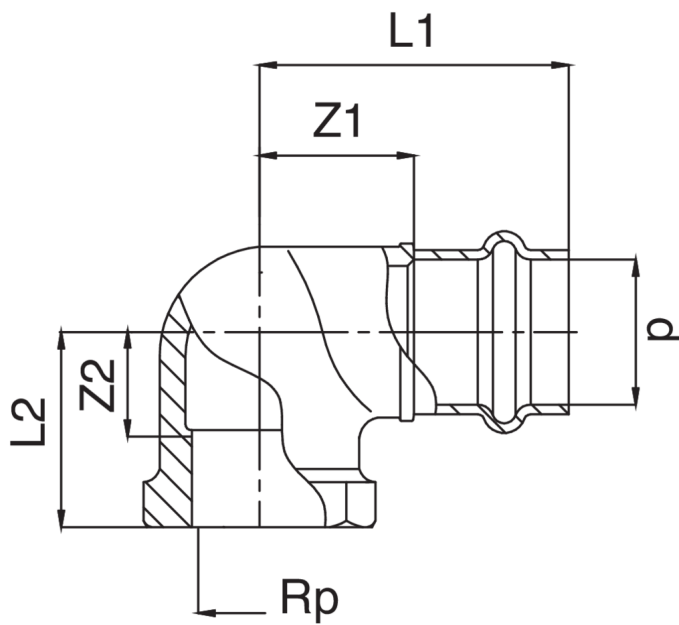

Bronze F/female thread 90° elbow.

## Technical specifications

D X RP	BAG	MASTER BOX	CODE	L1	L2	Z1	Z2
18 x 1/2"	10	100	HT8090A12018000	47	24	24	13
18 x 3/4"	5	70	HT8090A34018000	50	24	27	9
22 x 1/2"	10	60	HT8090A12022000	49	24	25	13
22 x 3/4"	5	60	HT8090A34022000	49	29	25	6
22 x 1"	5	40	HT8090B01022000	60	33	36	10
28 x 3/4"	5	50	HT8090A34028000	55	30	30	15
28 x 1"	5	50	HT8090B01028000	61	33	36	9