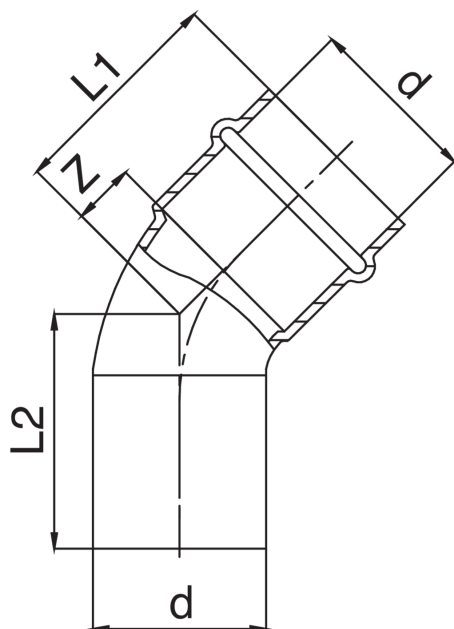

Copper M/F 45° elbow.

Technical specifications

| D | BAG | MASTER BOX | CODE | L1 | L2 | Z |
|----|-----|------------|-----------------|----|----|----|
| 15 | 10 | 200 | HT9040015015000 | 29 | 30 | 7 |
| 18 | 10 | 150 | HT9040018018000 | 31 | 32 | 8 |
| 22 | 10 | 100 | HT9040022022000 | 34 | 36 | 10 |
| 28 | 5 | 60 | HT9040028028000 | 38 | 40 | 13 |