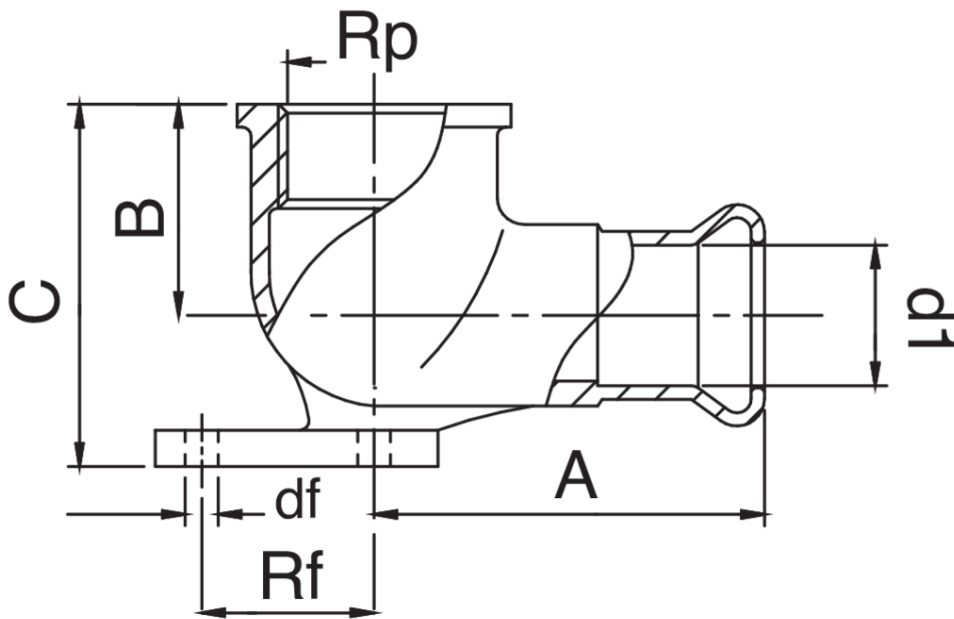

Bronze F/female thread 90° elbow with wallplate.

## Technical specifications

D1 X RP	BAG	MASTER BOX	CODE	A	B	C	DF	RF
12 x 1/2"	10	80	QM8471A12012000	40	22	34	4,2	16
15 x 1/2"	10	80	QM8471A12015000	40	24	34	4,2	16
18 x 1/2"	5	70	QM8471A12018000	40	24	38	4,2	16
22 x 3/4"	5	40	QM8471A34022000	48	26	46	4,2	18