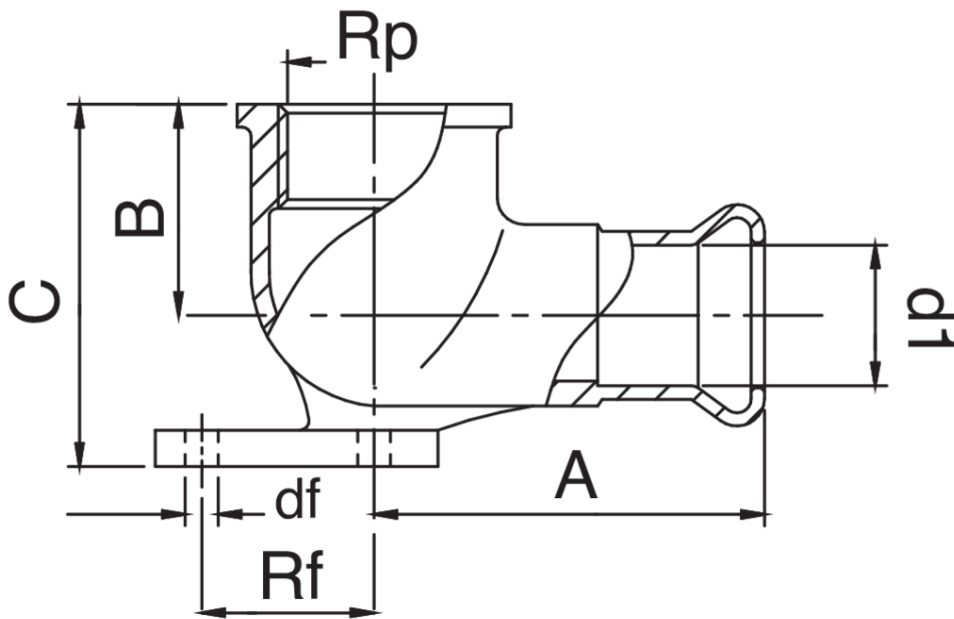

Technical specifications

D1 X RP	BAG	MASTER BOX	CODE	A	B	C	DF	RF
12 x 1/2"	10	80	QM8471A12012000	40	22	34	4,2	16
15 x 1/2"	10	80	QM8471A12015000	40	24	34	4,2	16
18 x 1/2"	5	70	QM8471A12018000	40	24	38	4,2	16
22 x 3/4"	5	40	QM8471A34022000	48	26	46	4,2	18