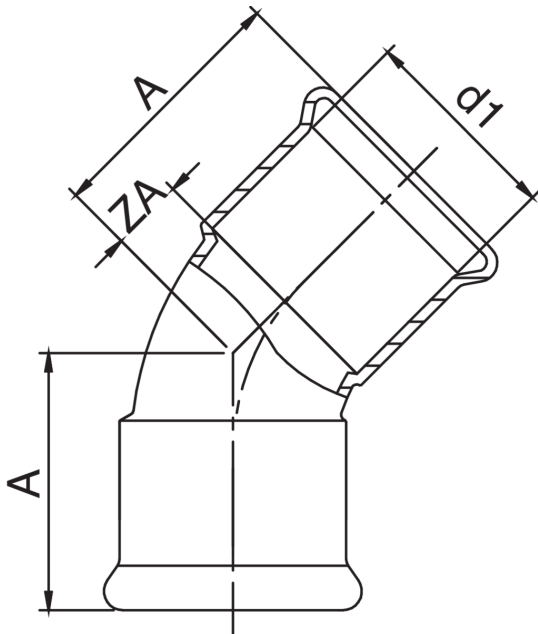

frabo

frabo
press
GAS M
QM9041

Copper F/F 45° elbow.

Technical specifications

| D1 | BAG | MASTER BOX | CODE | A | ZA |
|----|-----|------------|-----------------|----|----|
| 12 | 10 | 250 | QM9041012012000 | 23 | 5 |
| 15 | 10 | 200 | QM9041015015000 | 28 | 8 |
| 18 | 10 | 150 | QM9041018018000 | 29 | 9 |
| 22 | 10 | 80 | QM9041022022000 | 34 | 11 |
| 28 | 5 | 60 | QM9041028028000 | 37 | 14 |
| 35 | 5 | 40 | QM9041035035000 | 44 | 18 |
| 42 | 5 | 20 | QM9041042042000 | 51 | 21 |
| 54 | 1 | 10 | QM9041054054000 | 62 | 27 |