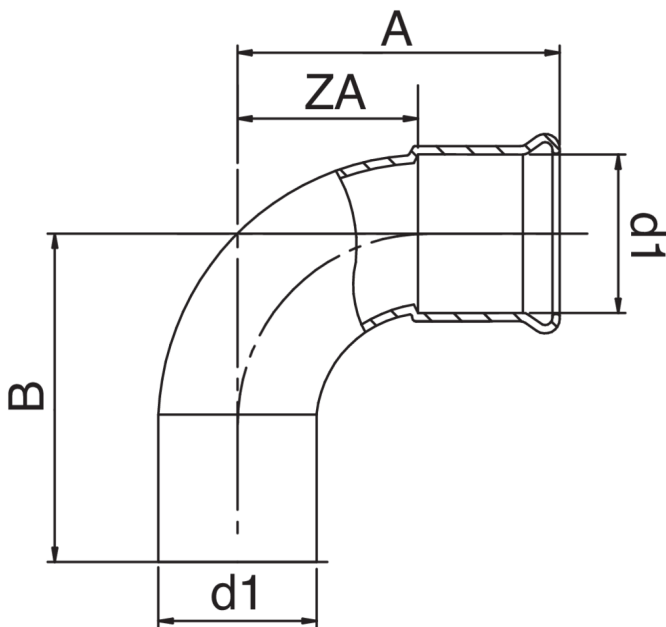

frabo
press
GAS M
QM9001

Copper M/F 90° elbow.

Technical specifications

| D1 | BAG | MASTER BOX | CODE | A | B | ZA |
|----|-----|------------|-----------------|----|-----|----|
| 12 | 10 | 300 | QM9001012012000 | 31 | 40 | 13 |
| 15 | 10 | 200 | QM9001015015000 | 36 | 42 | 16 |
| 18 | 10 | 150 | QM9001018018000 | 41 | 50 | 21 |
| 22 | 10 | 80 | QM9001022022000 | 46 | 53 | 23 |
| 28 | 5 | 40 | QM9001028028000 | 57 | 60 | 34 |
| 35 | 5 | 30 | QM9001035035000 | 62 | 75 | 36 |
| 42 | 1 | 10 | QM9001042042000 | 76 | 94 | 46 |
| 54 | 1 | 7 | QM9001054054000 | 94 | 110 | 59 |