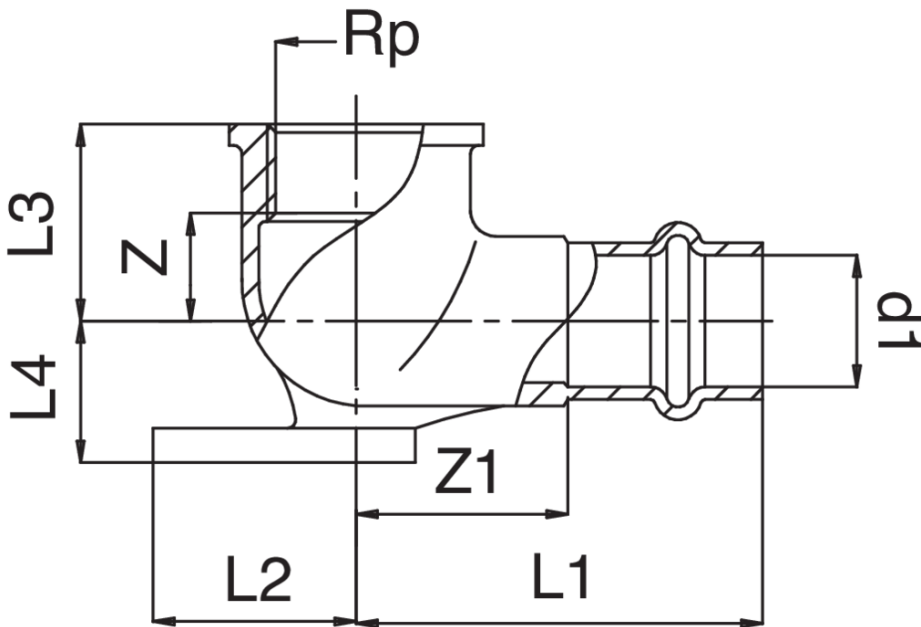

Bronze F/female thread 90° elbow with wallplate.

Technical specifications

D1 X RP	BAG	MASTER BOX	CODE	L1	L2	L3	L4	Z	Z1
12 x 1/2"	10	80	PG8471A12012000	43	22	22	12	10	24
15 x 1/2"	10	80	PG8471A12015000	44	22	22	12	10	22
18 x 1/2"	5	70	PG8471A12018000	45	22	24	12	12	22
22 x 3/4"	5	40	PG8471A34022000	49	28	29	20	14	25