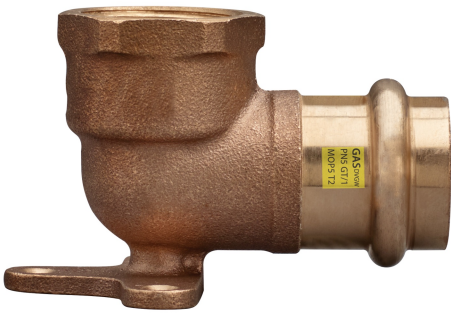

Bronze F/female thread 90° elbow with wallplate.

## Technical specifications

D1 X RP	BAG	MASTER BOX	CODE	L1	L2	L3	L4	Z	Z1
12 x 1/2"	10	80	PG8471A12012000	43	22	22	12	10	24
15 x 1/2"	10	80	PG8471A12015000	44	22	22	12	10	22
18 x 1/2"	5	70	PG8471A12018000	45	22	24	12	12	22
22 x 3/4"	5	40	PG8471A34022000	49	28	29	20	14	25