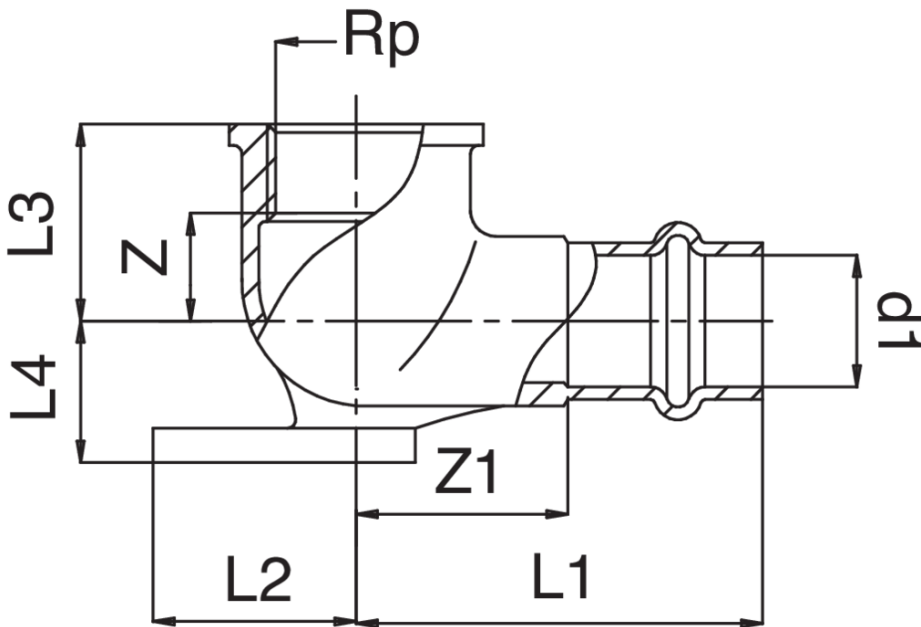

Bronze F/female thread 90° elbow with wallplate.

## Technical specifications

D1 X RP	BAG	MASTER BOX	CODE	L1	L2	L3	L4	Z	Z1
12 x 1/2"	10	80	PG8471A12012000	43	22	22	12	10	24
15 x 1/2"	10	80	PG8471A12015000	44	22	22	12	10	22
18 x 1/2"	5	70	PG8471A12018000	45	22	24	12	12	22
22 x 3/4"	5	40	PG8471A34022000	49	28	29	20	14	25