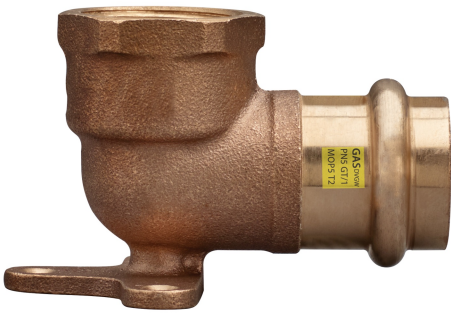

Bronze F/female thread 90° elbow with wallplate.

Technical specifications

D1 X RP	BAG	MASTER BOX	CODE	L1	L2	L3	L4	Z	Z1
12 x 1/2"	10	80	PG8471A12012000	43	22	22	12	10	24
15 x 1/2"	10	80	PG8471A12015000	44	22	22	12	10	22
18 x 1/2"	5	70	PG8471A12018000	45	22	24	12	12	22
22 x 3/4"	5	40	PG8471A34022000	49	28	29	20	14	25