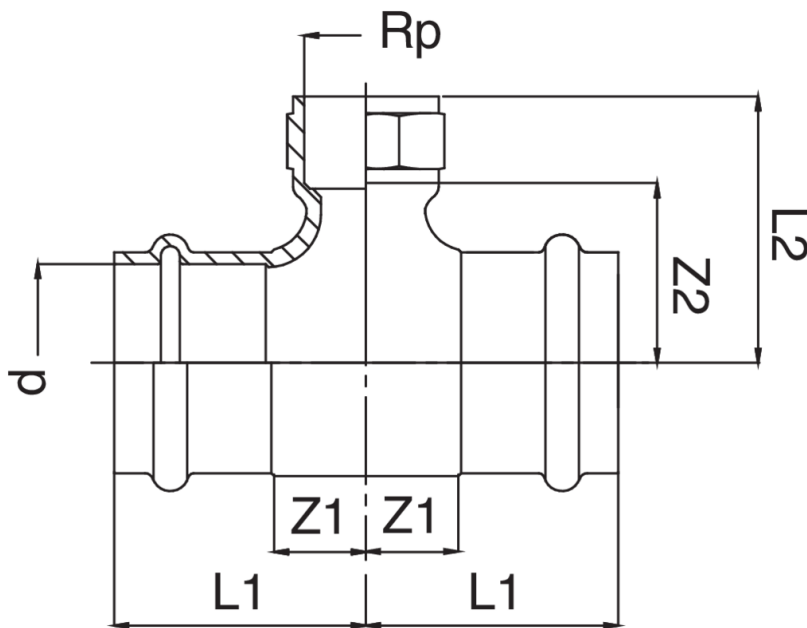

## Technical specifications

D X RP	BAG	MASTER BOX	CODE	L1	L2	Z1	Z2
12 x 1/2"	10	100	PG8130012A12012	44	23	26	13
15 x 3/8"	10	80	PG8130015A38015	43	22	21	12
15 x 1/2"	10	80	PG8130015A12015	45	23	23	13
18 x 1/2"	10	60	PG8130018A12018	47	24	24	14
22 x 1/2"	5	50	PG8130022A12022	48	25	24	15
22 x 3/4"	5	40	PG8130022A34022	53	31	29	16
28 x 1/2"	5	25	PG8130028A12028	53	50	28	35
28 x 3/4"	5	20	PG8130028A34028	53	50	27	35
28 x 1"	5	25	PG8130028B01028	56	35	30	20
35 x 1/2"	5	20	PG8130035A12035	49	38	23	23
42 x 1/2"	1	10	PG8130042A12042	55	50	19	35
54 x 1/2"	1	5	PG8130054A12054	67	54	27	39