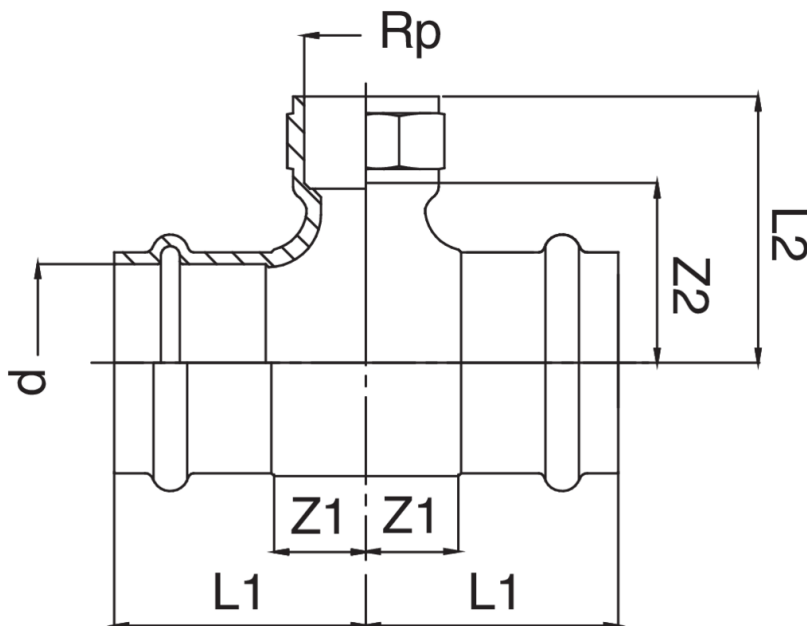

Bronze F/female thread/F tee.

Technical specifications

D X RP	BAG	MASTER BOX	CODE	L1	L2	Z1	Z2
12 x 1/2"	10	100	PG8130012A12012	44	23	26	13
15 x 3/8"	10	80	PG8130015A38015	43	22	21	12
15 x 1/2"	10	80	PG8130015A12015	45	23	23	13
18 x 1/2"	10	60	PG8130018A12018	47	24	24	14
22 x 1/2"	5	50	PG8130022A12022	48	25	24	15
22 x 3/4"	5	40	PG8130022A34022	53	31	29	16
28 x 1/2"	5	25	PG8130028A12028	53	50	28	35
28 x 3/4"	5	20	PG8130028A34028	53	50	27	35
28 x 1"	5	25	PG8130028B01028	56	35	30	20
35 x 1/2"	5	20	PG8130035A12035	49	38	23	23
42 x 1/2"	1	10	PG8130042A12042	55	50	19	35
54 x 1/2"	1	5	PG8130054A12054	67	54	27	39