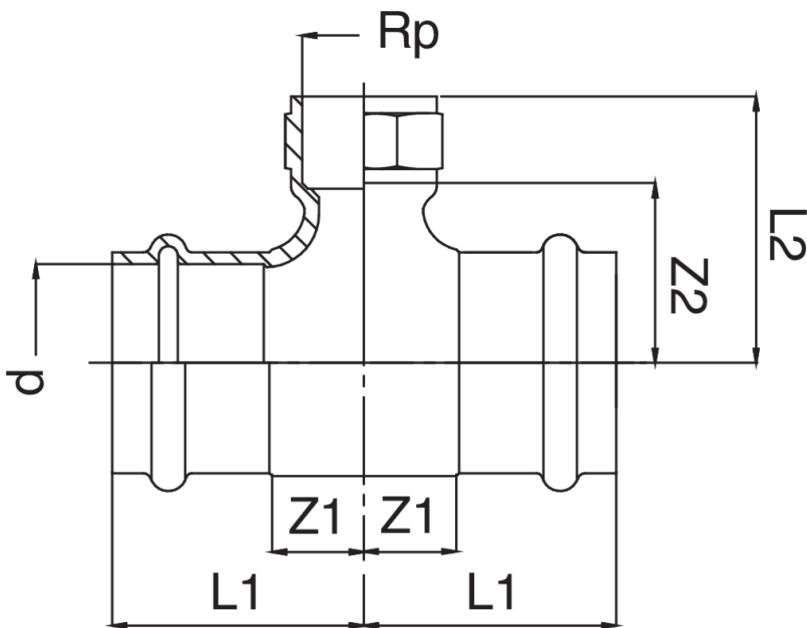

Bronze F/female thread/F tee.

Technical specifications

D X RP	BAG	MASTER BOX	CODE	L1	L2	Z1	Z2
12 x 1/2"	10	100	PG8130012A12012	44	23	26	13
15 x 3/8"	10	80	PG8130015A38015	43	22	21	12
15 x 1/2"	10	80	PG8130015A12015	45	23	23	13
18 x 1/2"	10	60	PG8130018A12018	47	24	24	14
22 x 1/2"	5	50	PG8130022A12022	48	25	24	15
22 x 3/4"	5	40	PG8130022A34022	53	31	29	16
28 x 1/2"	5	25	PG8130028A12028	53	50	28	35
28 x 3/4"	5	20	PG8130028A34028	53	50	27	35
28 x 1"	5	25	PG8130028B01028	56	35	30	20
35 x 1/2"	5	20	PG8130035A12035	49	38	23	23
42 x 1/2"	1	10	PG8130042A12042	55	50	19	35
54 x 1/2"	1	5	PG8130054A12054	67	54	27	39