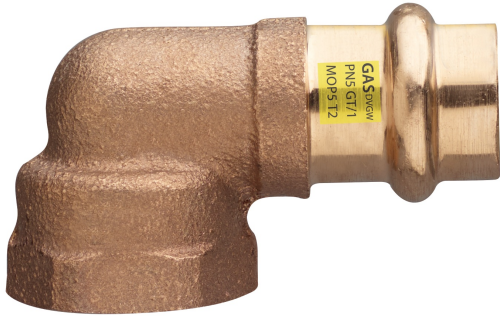

Bronze F/female thread 90° elbow.

Technical specifications

D X RP	BAG	MASTER BOX	CODE	L1	L2	Z1	Z2
12 x 3/8"	10	150	PG8090A38012000	44	18	26	9
12 x 1/2"	10	150	PG8090A12012000	44	22	26	11
15 x 3/8"	10	100	PG8090A38015000	47	19	25	10
15 x 1/2"	10	100	PG8090A12015000	45	24	23	13
15 x 3/4"	10	70	PG8090A34015000	49	31	27	16
18 x 1/2"	10	100	PG8090A12018000	47	24	24	13
18 x 3/4"	5	70	PG8090A34018000	50	24	27	9
22 x 1/2"	10	60	PG8090A12022000	49	24	25	13
22 x 3/4"	5	60	PG8090A34022000	49	29	25	6
22 x 1"	5	40	PG8090B01022000	60	33	36	10
28 x 1"	5	40	PG8090B01028000	61	33	36	9
35 x 1"1/4	5	20	PG8090B14035000	67	40	41	22
42 x 1"1/2	5	20	PG8090B12042000	77	43	41	25
54 x 2"	1	8	PG8090C02054000	97	57	57	39