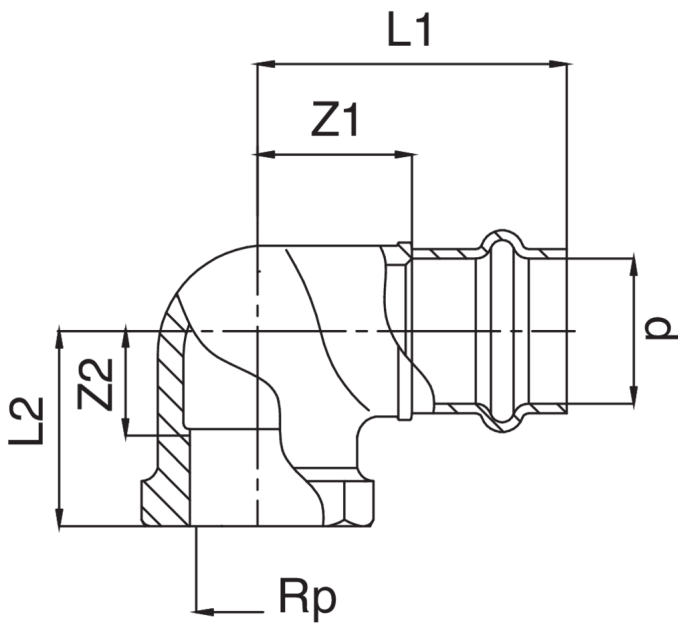

Bronze F/female thread 90° elbow.

Technical specifications

D X RP	BAG	MASTER BOX	CODE	L1	L2	Z1	Z2
12 x 3/8"	10	150	PG8090A38012000	44	18	26	9
12 x 1/2"	10	150	PG8090A12012000	44	22	26	11
15 x 3/8"	10	100	PG8090A38015000	47	19	25	10
15 x 1/2"	10	100	PG8090A12015000	45	24	23	13
15 x 3/4"	10	70	PG8090A34015000	49	31	27	16
18 x 1/2"	10	100	PG8090A12018000	47	24	24	13
18 x 3/4"	5	70	PG8090A34018000	50	24	27	9
22 x 1/2"	10	60	PG8090A12022000	49	24	25	13
22 x 3/4"	5	60	PG8090A34022000	49	29	25	6
22 x 1"	5	40	PG8090B01022000	60	33	36	10
28 x 1"	5	40	PG8090B01028000	61	33	36	9
35 x 1"1/4	5	20	PG8090B14035000	67	40	41	22
42 x 1"1/2	5	20	PG8090B12042000	77	43	41	25
54 x 2"	1	8	PG8090C02054000	97	57	57	39