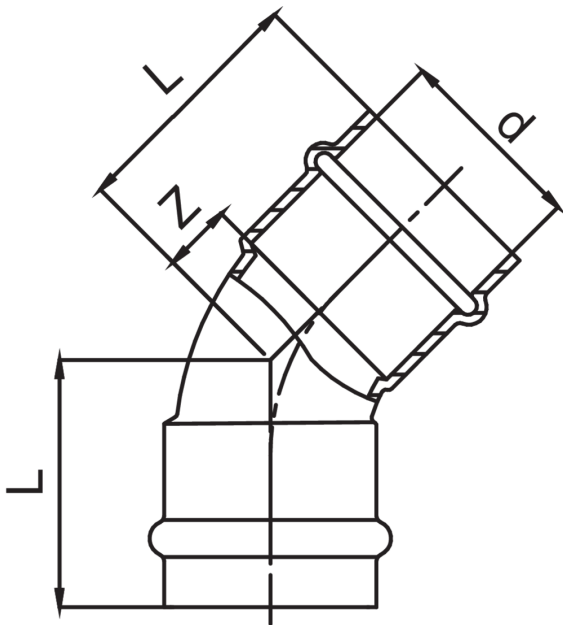

Technical specifications