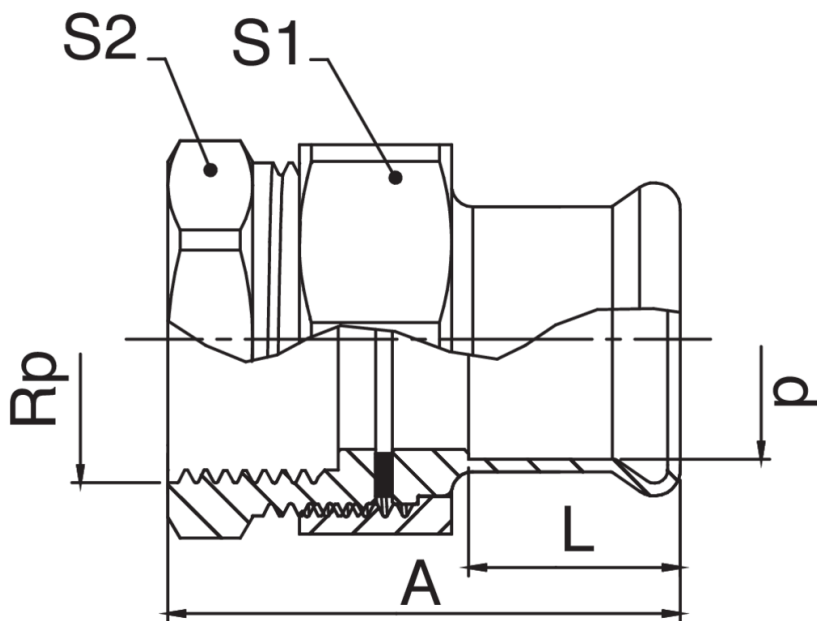

FRABO

frabo
press
M
ZM8345

PATENTED

Bronze F/female thread flat seat joint.

NEW

Technical specifications

D X RP	BAG	MASTER BOX	CODE	A	L	S1	S2
15 x 1/2"	1	60	ZM8345A12015000	52	20	30	27
22 x 3/4"	5	50	ZM8345A34022000	62	23	37	34
28 x 1"	5	20	ZM8345B01028000	46	23	42	59
35 x 1"1/4	1	20	ZM8345B14035000	46	26	48	68
42 x 1"1/2	1	10	ZM8345B12042000	64	30	60	76
54 x 2"	1	8	ZM8345C02054000	85	35	70	81