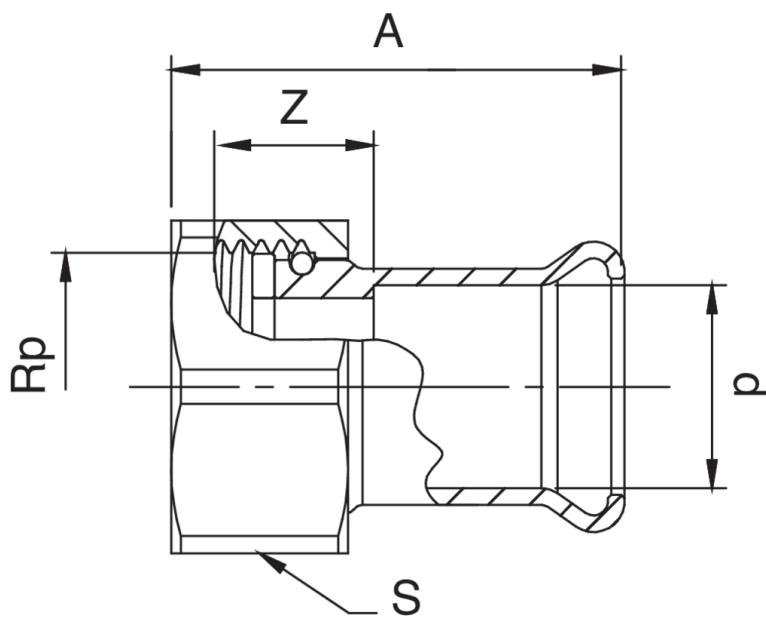

Technical specifications