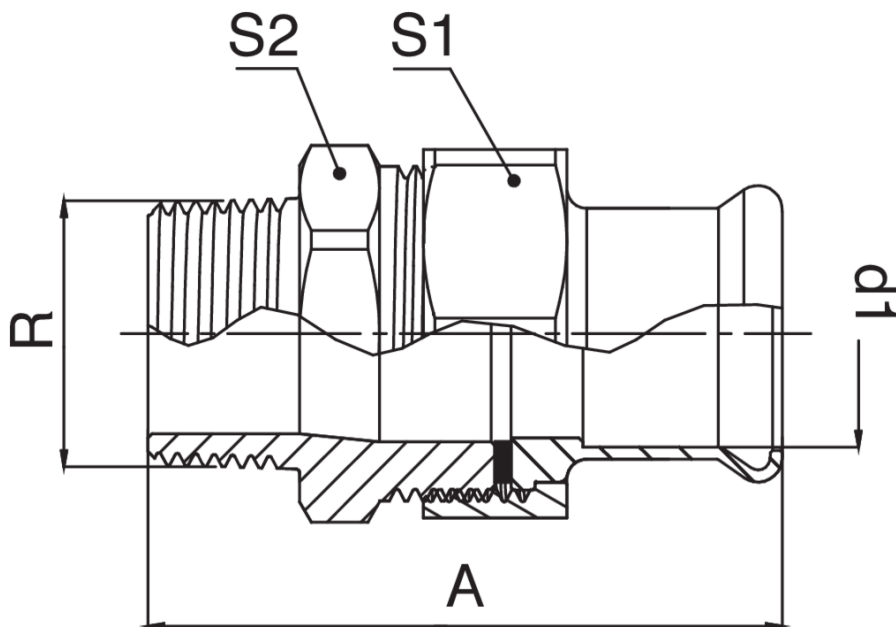

Technical specifications