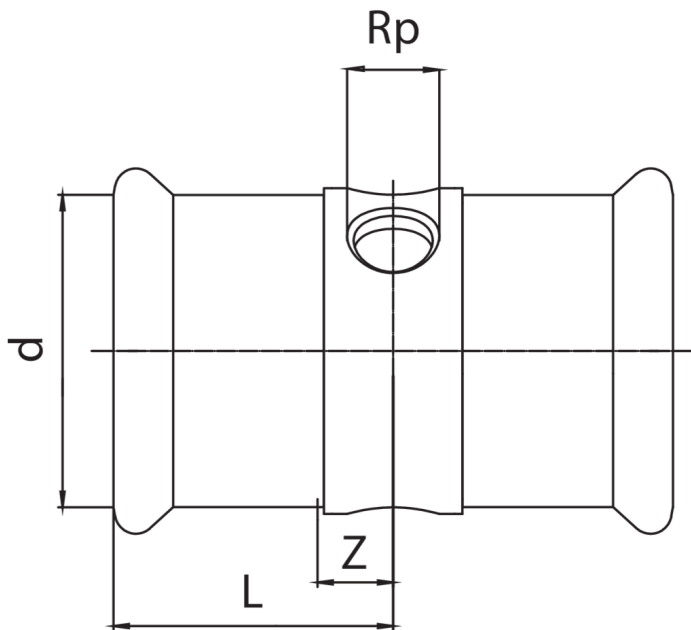

Bronze F/female thread/F multi-port.

Technical specifications

D X RP	BAG	MASTER BOX	CODE	L	Z
66,7 x 1/2"	1	4	RB8135067A12067	65	15
76,1 x 1/2"	1	4	RB8135076A12076	65	14
88,9 x 3/4"	1	1	RB8135089A34089	80	18
108 x 3/4"	1	1	RB8135108A34108	85	18