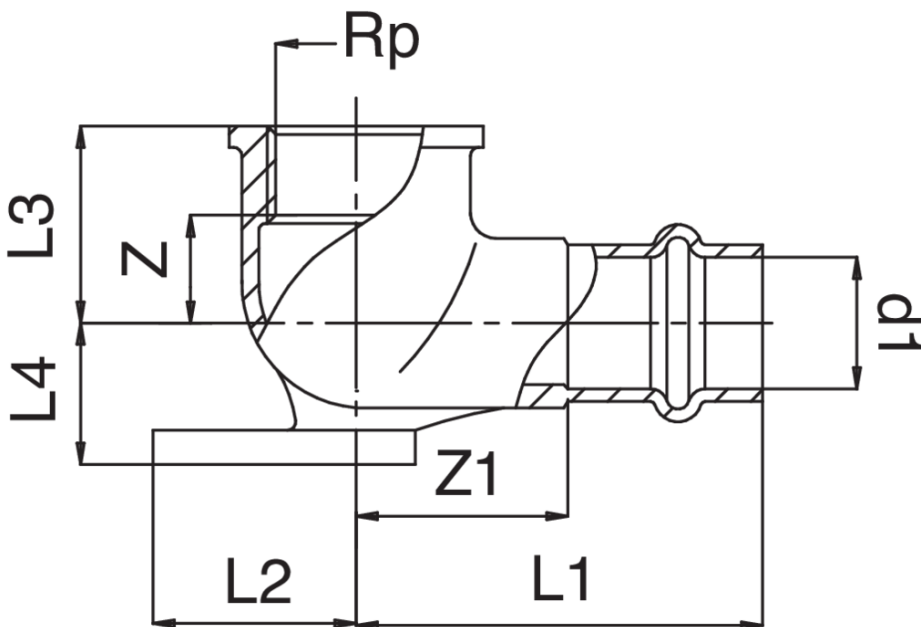

Bronze F/female thread 90° elbow with wallplate.

Technical specifications

D1 X RP	BAG	MASTER BOX	CODE	L1	L2	L3	L4	Z	Z1
12 x 1/2"	10	80	RZ8471A12012000	43	22	22	12	10	24
15 x 1/2"	10	80	RZ8471A12015000	44	22	22	12	10	22
18 x 1/2"	5	70	RZ8471A12018000	45	22	24	12	12	22
22 x 3/4"	5	40	RZ8471A34022000	49	28	29	20	14	25