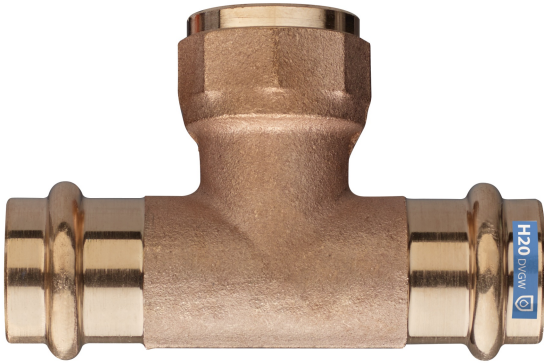

**FRABO**

**frabo**  
**press**  
**RZ8130<sup>v</sup>**

**PATENTED**

Bronze F/female thread/F tee.

## Technical specifications

| D X RP    | BAG | MASTER BOX | CODE            | L1 | L2 | Z1 | Z2 |
|-----------|-----|------------|-----------------|----|----|----|----|
| 12 x 1/2" | 10  | 100        | RZ8130012A12012 | 44 | 23 | 26 | 13 |
| 14 x 1/2" | 10  | 80         | RZ8130014A12014 | 45 | 23 | 23 | 13 |
| 15 x 3/8" | 10  | 80         | RZ8130015A38015 | 43 | 22 | 21 | 12 |
| 15 x 1/2" | 10  | 80         | RZ8130015A12015 | 45 | 23 | 23 | 13 |
| 18 x 1/2" | 10  | 60         | RZ8130018A12018 | 47 | 24 | 24 | 14 |
| 22 x 1/2" | 5   | 50         | RZ8130022A12022 | 48 | 25 | 24 | 15 |
| 22 x 3/4" | 5   | 40         | RZ8130022A34022 | 53 | 31 | 29 | 16 |
| 28 x 1/2" | 5   | 25         | RZ8130028A12028 | 53 | 50 | 28 | 35 |
| 28 x 3/4" | 5   | 20         | RZ8130028A34028 | 53 | 50 | 27 | 35 |
| 28 x 1"   | 5   | 25         | RZ8130028B01028 | 56 | 35 | 30 | 20 |
| 35 x 1/2" | 5   | 20         | RZ8130035A12035 | 49 | 38 | 23 | 23 |
| 42 x 1/2" | 1   | 10         | RZ8130042A12042 | 55 | 50 | 19 | 35 |
| 54 x 1/2" | 1   | 10         | RZ8130054A12054 | 67 | 54 | 27 | 39 |

The big-size, item RB8130, is available.