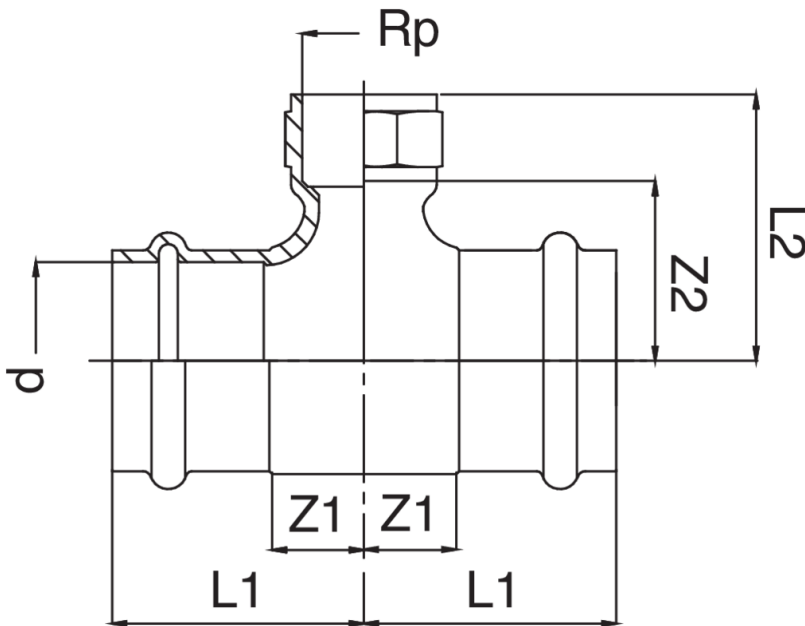

**FRABO**

**frabo**  
**press**  
**RZ8130<sup>v</sup>**

**PATENTED**

Bronze F/female thread/F tee.

## Technical specifications

| D X RP    | BAG | MASTER BOX | CODE            | L1 | L2 | Z1 | Z2 |
|-----------|-----|------------|-----------------|----|----|----|----|
| 12 x 1/2" | 10  | 100        | RZ8130012A12012 | 44 | 23 | 26 | 13 |
| 14 x 1/2" | 10  | 80         | RZ8130014A12014 | 45 | 23 | 23 | 13 |
| 15 x 3/8" | 10  | 80         | RZ8130015A38015 | 43 | 22 | 21 | 12 |
| 15 x 1/2" | 10  | 80         | RZ8130015A12015 | 45 | 23 | 23 | 13 |
| 18 x 1/2" | 10  | 60         | RZ8130018A12018 | 47 | 24 | 24 | 14 |
| 22 x 1/2" | 5   | 50         | RZ8130022A12022 | 48 | 25 | 24 | 15 |
| 22 x 3/4" | 5   | 40         | RZ8130022A34022 | 53 | 31 | 29 | 16 |
| 28 x 1/2" | 5   | 25         | RZ8130028A12028 | 53 | 50 | 28 | 35 |
| 28 x 3/4" | 5   | 20         | RZ8130028A34028 | 53 | 50 | 27 | 35 |
| 28 x 1"   | 5   | 25         | RZ8130028B01028 | 56 | 35 | 30 | 20 |
| 35 x 1/2" | 5   | 20         | RZ8130035A12035 | 49 | 38 | 23 | 23 |
| 42 x 1/2" | 1   | 10         | RZ8130042A12042 | 55 | 50 | 19 | 35 |
| 54 x 1/2" | 1   | 10         | RZ8130054A12054 | 67 | 54 | 27 | 39 |

The big-size, item RB8130, is available.