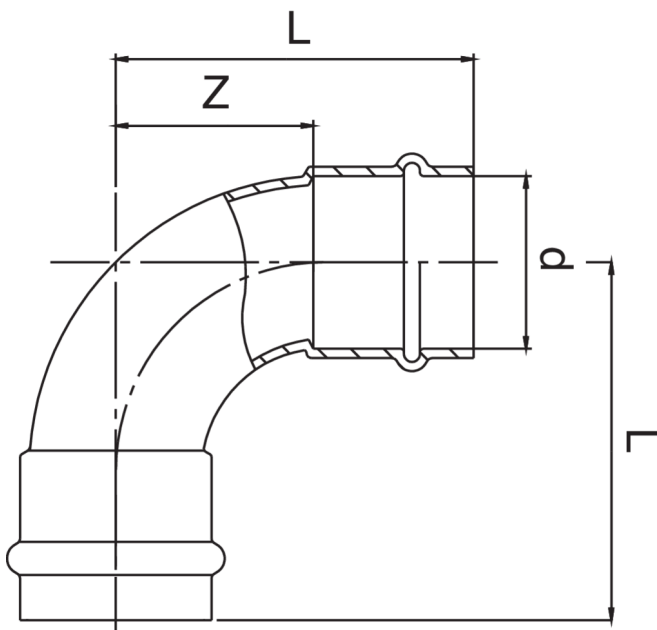

FRABO

frabo
press
V
RZ9002

PATENTED

Copper F/F 90° elbow.

Technical specifications

D	BAG	MASTER BOX	CODE	L	Z
12	10	250	RZ9002012012000	33	15
14	10	150	RZ9002014014000	40	18
15	10	150	RZ9002015015000	40	18
16	10	100	RZ9002016016000	40	18
18	10	100	RZ9002018018000	45	22
22	10	60	RZ9002022022000	47	23
28	5	40	RZ9002028028000	59	34
35	5	30	RZ9002035035000	68	42
42	1	10	RZ9002042042000	87	51
54	1	7	RZ9002054054000	105	65

The big-size, item RR9002, is available.

Applications

DRINKING
WATER

HEATING

HVAC

COMPRESSED
AIR

FIREFIGHTING