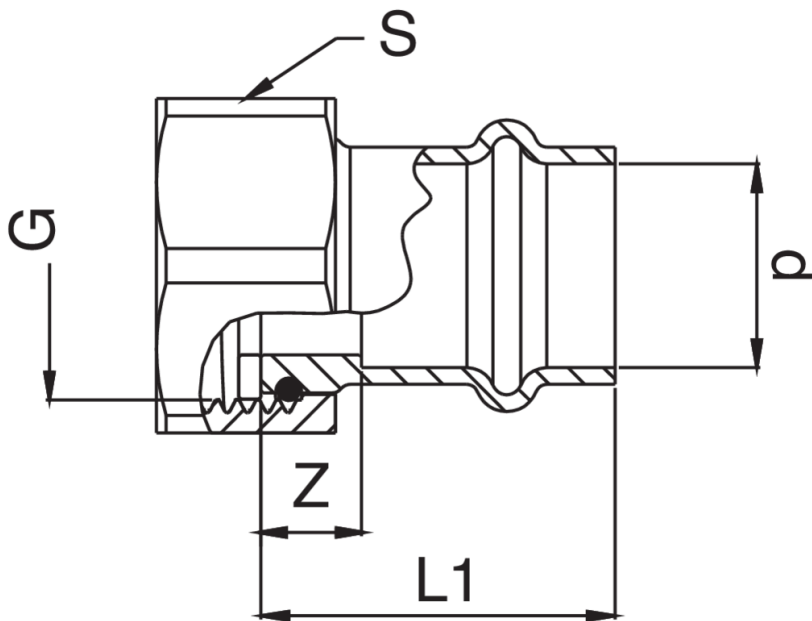

Bronze valve connector with a swivel nut in brass.

## Technical specifications

D X G	BAG	MASTER BOX	CODE	L1	S	Z
12 x 3/4"	10	100	RS8359A34012000	25	30	7
15 x 1/2"	10	150	RS8359A12015000	44	24	22
15 x 3/4"	10	100	RS8359A34015000	29	30	7
18 x 3/4"	10	150	RS8359A34018000	32	30	9
18 x 1"	10	100	RS8359B01018000	33	37	10
22 x 3/4"	10	80	RS8359A34022000	46	30	22
22 x 1"	10	100	RS8359B01022000	38	37	14
28 x 1"1/4	5	30	RS8359B14028000	34	46	9
28 x 1"1/2	10	50	RS8359B12028000	34	52	9
35 x 2"	5	20	RS8359C02035000	34	64	8
42 x 2"	5	20	RS8359C02042000	48	64	12
54 x 2"1/2	5	10	RS8359C12054000	45	81	5