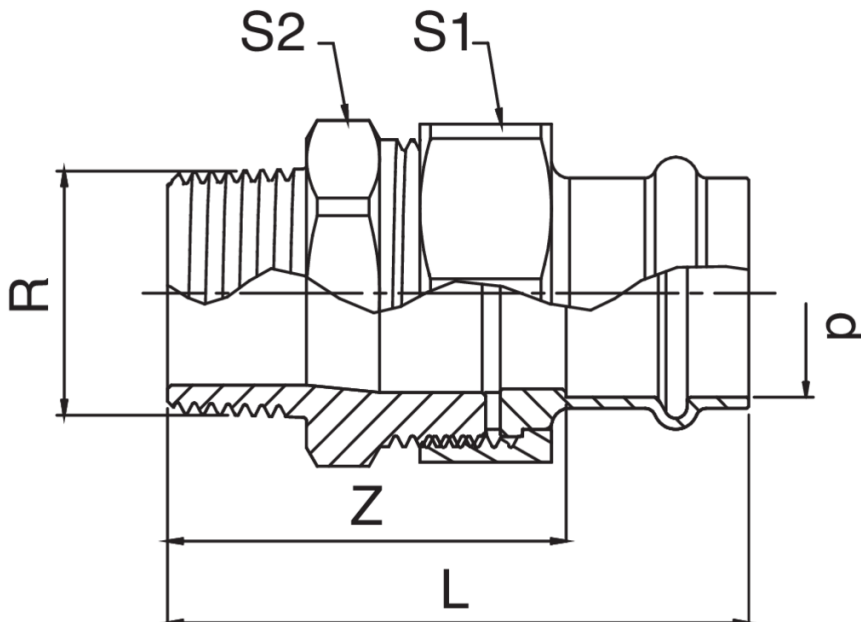

frabo
press
KOMBI

RS8341

PATENTED

Bronze F/male thread flat seat joint.

Technical specifications

| D X R | BAG | MASTER BOX | CODE | L | S1 | S2 | Z |
|------------|-----|------------|-----------------|-----|----|----|----|
| 12 x 3/8" | 10 | 150 | RS8341A38012000 | 63 | 25 | 25 | 45 |
| 12 x 1/2" | 5 | 80 | RS8341A12012000 | 61 | 30 | 30 | 43 |
| 15 x 1/2" | 5 | 60 | RS8341A12015000 | 66 | 30 | 30 | 44 |
| 15 x 3/4" | 5 | 50 | RS8341A34015000 | 69 | 30 | 30 | 47 |
| 18 x 1/2" | 5 | 50 | RS8341A12018000 | 69 | 30 | 30 | 46 |
| 18 x 3/4" | 5 | 50 | RS8341A34018000 | 72 | 30 | 30 | 49 |
| 22 x 1/2" | 5 | 30 | RS8341A12022000 | 83 | 30 | 30 | 59 |
| 22 x 3/4" | 5 | 50 | RS8341A34022000 | 86 | 30 | 30 | 62 |
| 22 x 1" | 5 | 40 | RS8341B01022000 | 81 | 37 | 35 | 57 |
| 28 x 3/4" | 5 | 50 | RS8341A34028000 | 81 | 30 | 30 | 56 |
| 28 x 1" | 5 | 20 | RS8341B01028000 | 83 | 46 | 45 | 58 |
| 35 x 1"1/4 | 1 | 20 | RS8341B14035000 | 88 | 52 | 50 | 62 |
| 42 x 1"1/2 | 1 | 10 | RS8341B12042000 | 98 | 64 | 60 | 62 |
| 54 x 2" | 1 | 8 | RS8341C02054000 | 106 | 85 | 75 | 66 |