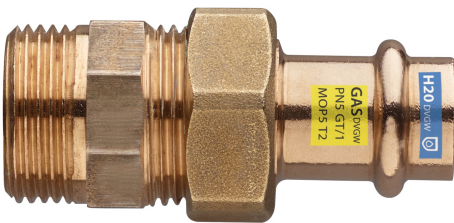

frabo
press
KOMBI

RS8341

PATENTED

Bronze F/male thread flat seat joint.

Technical specifications

D X R	BAG	MASTER BOX	CODE	L	S1	S2	Z
12 x 3/8"	10	150	RS8341A38012000	63	25	25	45
12 x 1/2"	5	80	RS8341A12012000	61	30	30	43
15 x 1/2"	5	60	RS8341A12015000	66	30	30	44
15 x 3/4"	5	50	RS8341A34015000	69	30	30	47
18 x 1/2"	5	50	RS8341A12018000	69	30	30	46
18 x 3/4"	5	50	RS8341A34018000	72	30	30	49
22 x 1/2"	5	30	RS8341A12022000	83	30	30	59
22 x 3/4"	5	50	RS8341A34022000	86	30	30	62
22 x 1"	5	40	RS8341B01022000	81	37	35	57
28 x 3/4"	5	50	RS8341A34028000	81	30	30	56
28 x 1"	5	20	RS8341B01028000	83	46	45	58
35 x 1"1/4	1	20	RS8341B14035000	88	52	50	62
42 x 1"1/2	1	10	RS8341B12042000	98	64	60	62
54 x 2"	1	8	RS8341C02054000	106	85	75	66