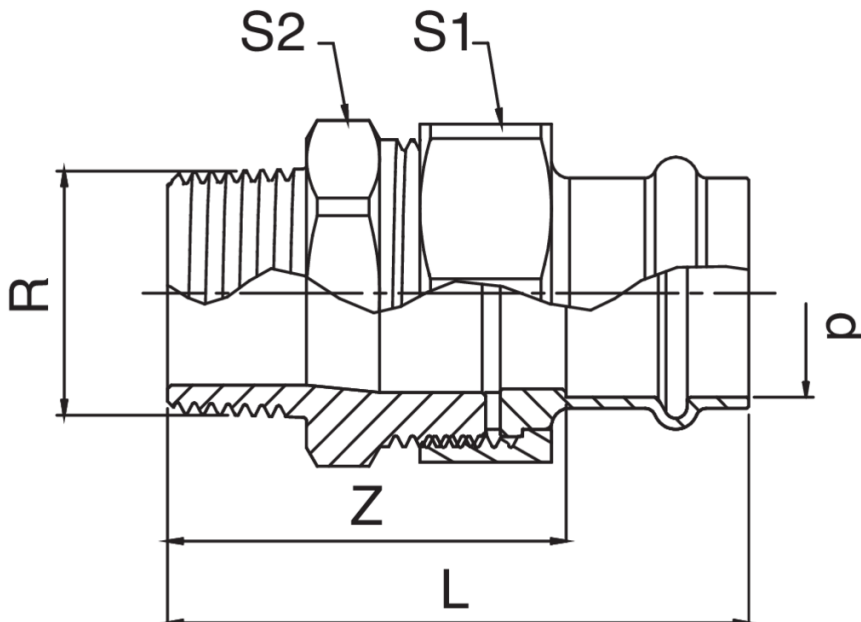

frabo
press
KOMBI

RS8341

PATENTED

Bronze F/male thread flat seat joint.

Technical specifications

D X R	BAG	MASTER BOX	CODE	L	S1	S2	Z
12 x 3/8"	10	150	RS8341A38012000	63	25	25	45
12 x 1/2"	5	80	RS8341A12012000	61	30	30	43
15 x 1/2"	5	60	RS8341A12015000	66	30	30	44
15 x 3/4"	5	50	RS8341A34015000	69	30	30	47
18 x 1/2"	5	50	RS8341A12018000	69	30	30	46
18 x 3/4"	5	50	RS8341A34018000	72	30	30	49
22 x 1/2"	5	30	RS8341A12022000	83	30	30	59
22 x 3/4"	5	50	RS8341A34022000	86	30	30	62
22 x 1"	5	40	RS8341B01022000	81	37	35	57
28 x 3/4"	5	50	RS8341A34028000	81	30	30	56
28 x 1"	5	20	RS8341B01028000	83	46	45	58
35 x 1"1/4	1	20	RS8341B14035000	88	52	50	62
42 x 1"1/2	1	10	RS8341B12042000	98	64	60	62
54 x 2"	1	8	RS8341C02054000	106	85	75	66