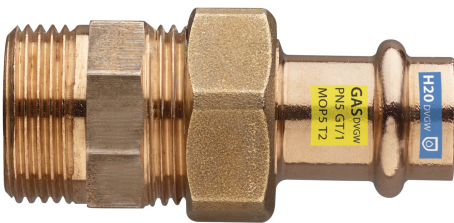

frabo
press
KOMBI

RS8341

PATENTED

Bronze F/male thread flat seat joint.

Technical specifications

| D X R | BAG | MASTER BOX | CODE | L | S1 | S2 | Z |
|------------|-----|------------|-----------------|-----|----|----|----|
| 12 x 3/8" | 10 | 150 | RS8341A38012000 | 63 | 25 | 25 | 45 |
| 12 x 1/2" | 5 | 80 | RS8341A12012000 | 61 | 30 | 30 | 43 |
| 15 x 1/2" | 5 | 60 | RS8341A12015000 | 66 | 30 | 30 | 44 |
| 15 x 3/4" | 5 | 50 | RS8341A34015000 | 69 | 30 | 30 | 47 |
| 18 x 1/2" | 5 | 50 | RS8341A12018000 | 69 | 30 | 30 | 46 |
| 18 x 3/4" | 5 | 50 | RS8341A34018000 | 72 | 30 | 30 | 49 |
| 22 x 1/2" | 5 | 30 | RS8341A12022000 | 83 | 30 | 30 | 59 |
| 22 x 3/4" | 5 | 50 | RS8341A34022000 | 86 | 30 | 30 | 62 |
| 22 x 1" | 5 | 40 | RS8341B01022000 | 81 | 37 | 35 | 57 |
| 28 x 3/4" | 5 | 50 | RS8341A34028000 | 81 | 30 | 30 | 56 |
| 28 x 1" | 5 | 20 | RS8341B01028000 | 83 | 46 | 45 | 58 |
| 35 x 1"1/4 | 1 | 20 | RS8341B14035000 | 88 | 52 | 50 | 62 |
| 42 x 1"1/2 | 1 | 10 | RS8341B12042000 | 98 | 64 | 60 | 62 |
| 54 x 2" | 1 | 8 | RS8341C02054000 | 106 | 85 | 75 | 66 |