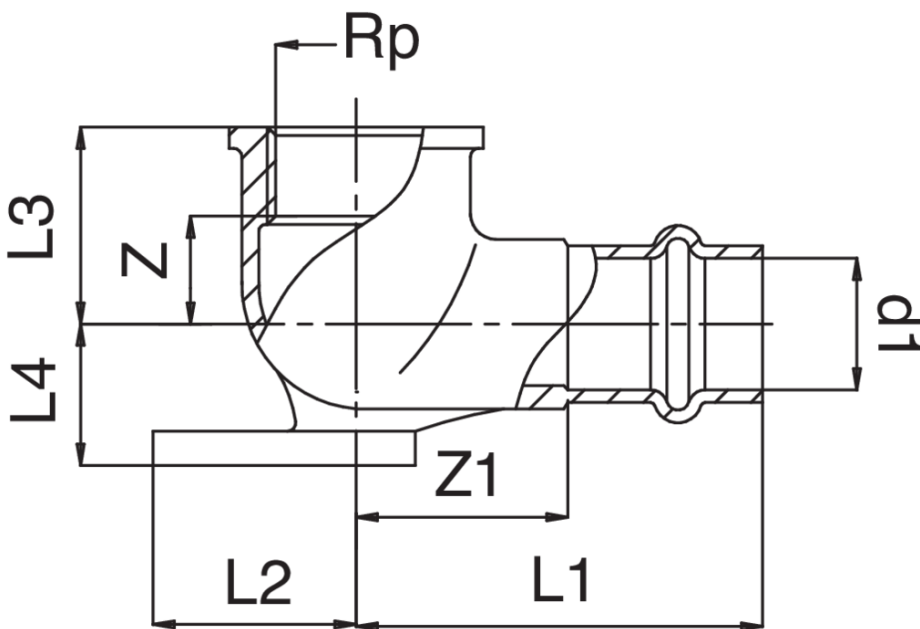

Bronze F/female thread 90° elbow with wallplate.

## Technical specifications

D1 X RP	BAG	MASTER BOX	CODE	L1	L2	L3	L4	Z	Z1
12 x 1/2"	10	80	RS8471A12012000	43	22	22	12	10	24
15 x 1/2"	10	80	RS8471A12015000	44	22	22	12	10	22
18 x 1/2"	5	70	RS8471A12018000	45	22	24	12	12	22
22 x 3/4"	5	40	RS8471A34022000	49	28	29	20	14	25