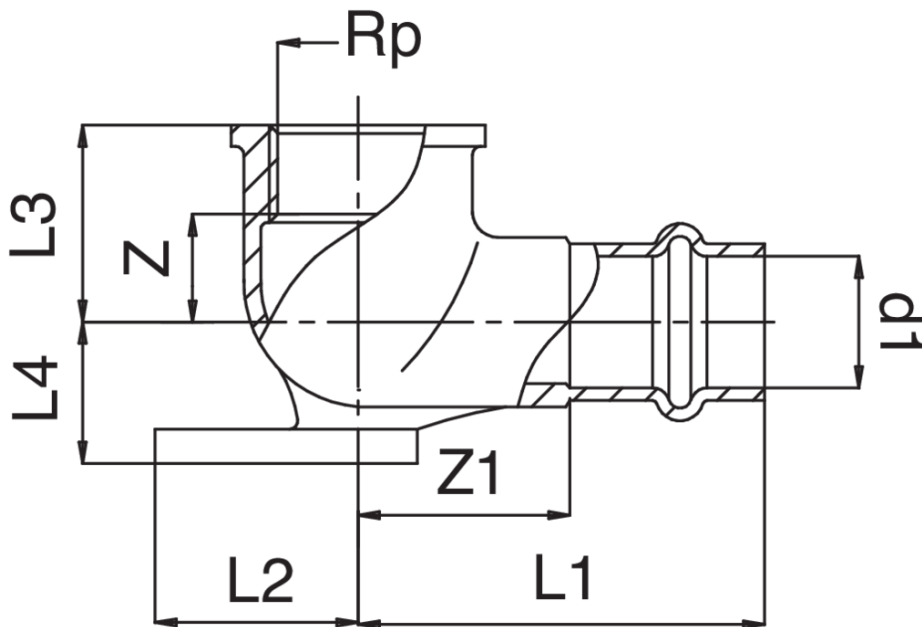

Bronze F/female thread 90° elbow with wallplate.

Technical specifications

D1 X RP	BAG	MASTER BOX	CODE	L1	L2	L3	L4	Z	Z1
12 x 1/2"	10	80	RS8471A12012000	43	22	22	12	10	24
15 x 1/2"	10	80	RS8471A12015000	44	22	22	12	10	22
18 x 1/2"	5	70	RS8471A12018000	45	22	24	12	12	22
22 x 3/4"	5	40	RS8471A34022000	49	28	29	20	14	25