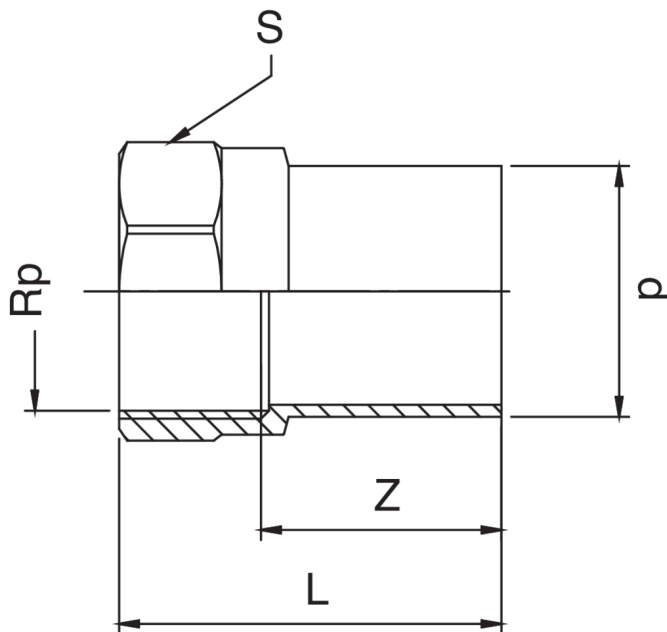

Bronze M/female thread adapter.

## Technical specifications

D X RP	BAG	MASTER BOX	CODE	L	S	Z
12 x 3/8"	10	200	RS8272A38012000	37	21	25
12 x 1/2"	10	200	RS8272A12012000	41	25	26
15 x 3/8"	10	200	RS8272A38015000	41	21	29
15 x 1/2"	10	200	RS8272A12015000	45	25	30
18 x 1/2"	10	150	RS8272A12018000	46	25	31
18 x 3/4"	10	100	RS8272A34018000	48	31	31
22 x 1/2"	10	100	RS8272A12022000	47	25	32
22 x 3/4"	10	80	RS8272A34022000	49	31	32
28 x 1"	5	40	RS8272B01028000	54	38	34
35 x 1"1/4	5	20	RS8272B14035000	57	48	35
42 x 1"1/2	5	20	RS8272B12042000	68	55	46
54 x 2"	1	10	RS8272C02054000	76	68	50