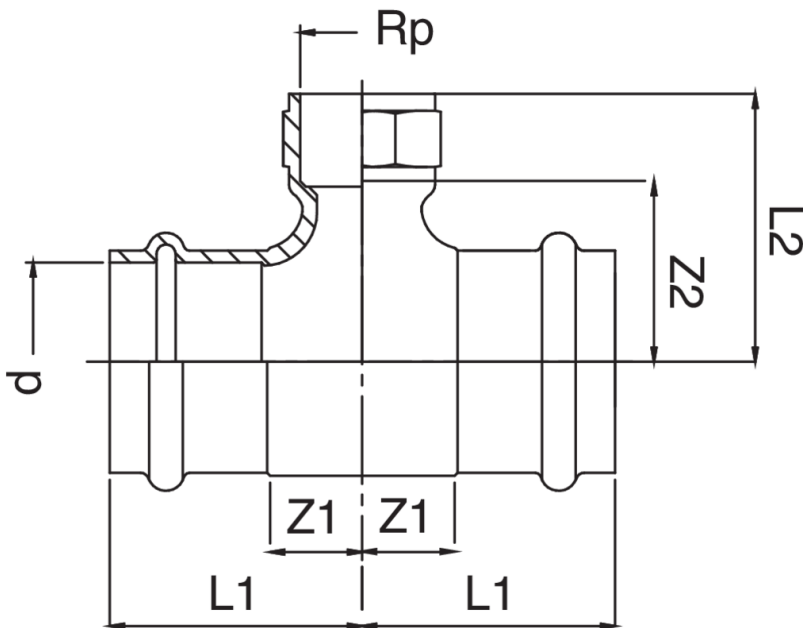

## Technical specifications

D X RP	BAG	MASTER BOX	CODE	L1	L2	Z1	Z2
12 x 1/2"	10	100	RS8130012A12012	44	23	26	13
15 x 3/8"	10	80	RS8130015A38015	43	22	21	12
15 x 1/2"	10	80	RS8130015A12015	45	23	23	13
18 x 1/2"	10	60	RS8130018A12018	47	24	24	14
22 x 1/2"	5	50	RS8130022A12022	48	25	24	15
22 x 3/4"	5	40	RS8130022A34022	53	31	29	16
28 x 1/2"	5	25	RS8130028A12028	53	50	28	35
28 x 3/4"	5	20	RS8130028A34028	53	50	27	35
28 x 1"	5	25	RS8130028B01028	56	35	30	20
35 x 1/2"	5	20	RS8130035A12035	49	38	23	23
42 x 1/2"	1	10	RS8130042A12042	55	50	19	35
54 x 1/2"	1	5	RS8130054A12054	67	54	27	39

The big-size, item RB8130, is available.